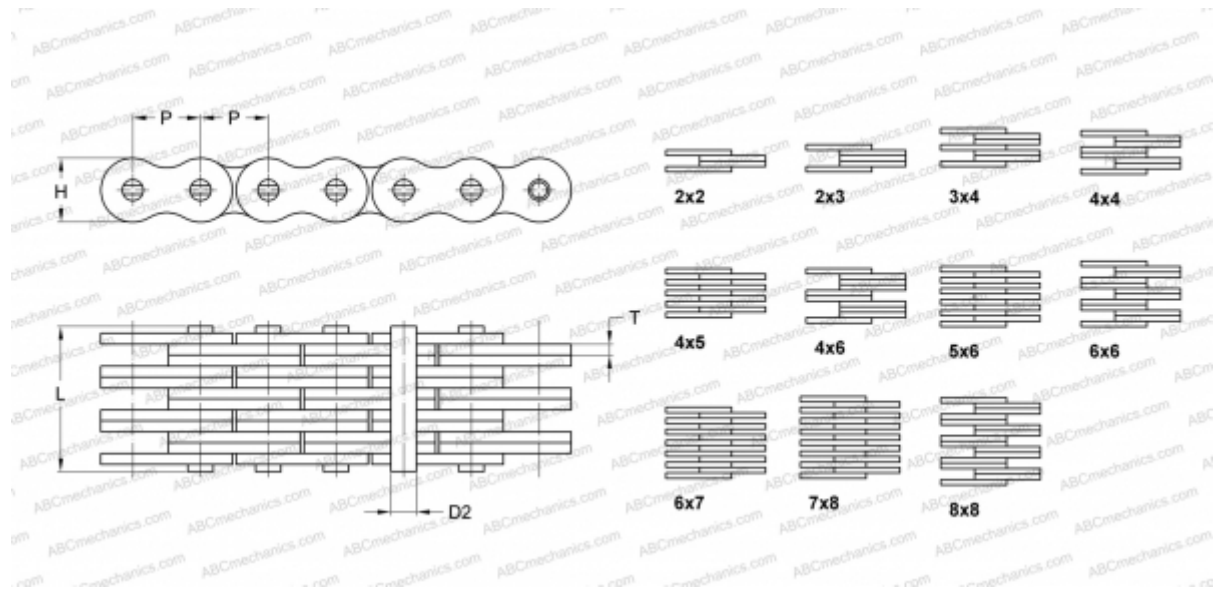

## PHC BL566X5M SKF

Leaf Chain

TYPE: Lift chain, Leaf chain, Standard ANSI (SKF)

### Technical specification

#### DIMENSIONS, MM

P	15,880
D2	5,960
H	15,090
T	2,440
L	32,690

**WEIGHT, KG/M** 2,650

**MANUFACTURER** [SKF](#)

**DESIGNATION BS/ISO:** LH1066

**DESIGNATION ANSI:** BL566