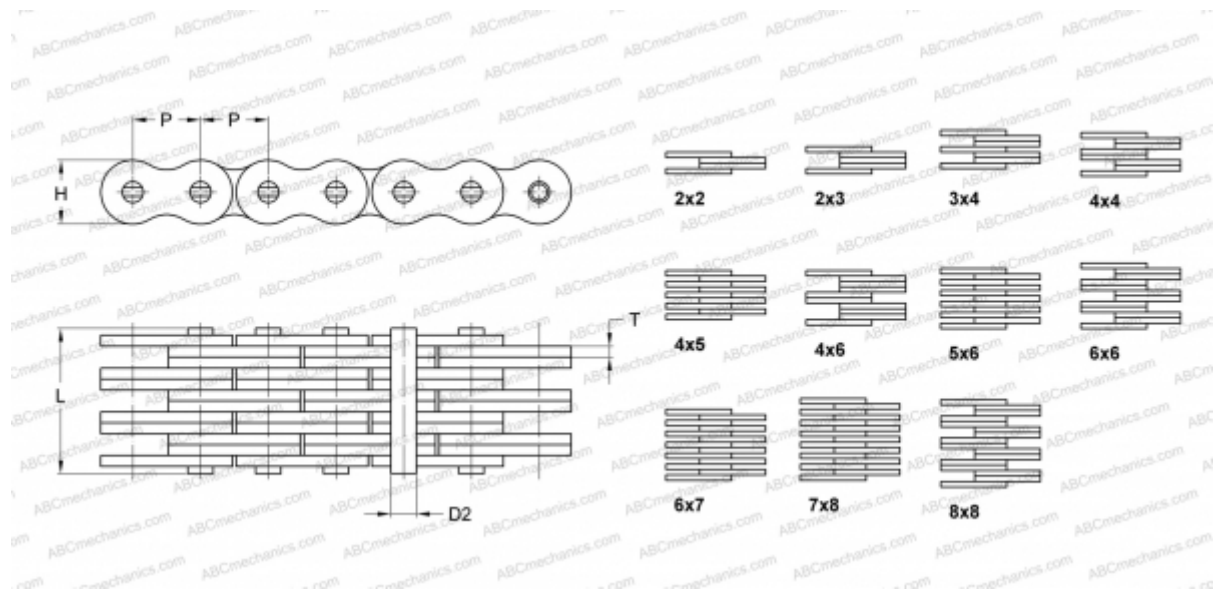

## PHC BL588X5M SKF

Leaf Chain

TYPE: Lift chain, Leaf chain, Standard ANSI (SKF)

### Technical specification

#### DIMENSIONS, MM

P	15,880
D2	5,960
H	15,090
T	2,440
L	42,570

**WEIGHT, KG/M** 3,500

**MANUFACTURER** [SKF](#)

**DESIGNATION BS/ISO:** LH1088

**DESIGNATION ANSI:** BL588