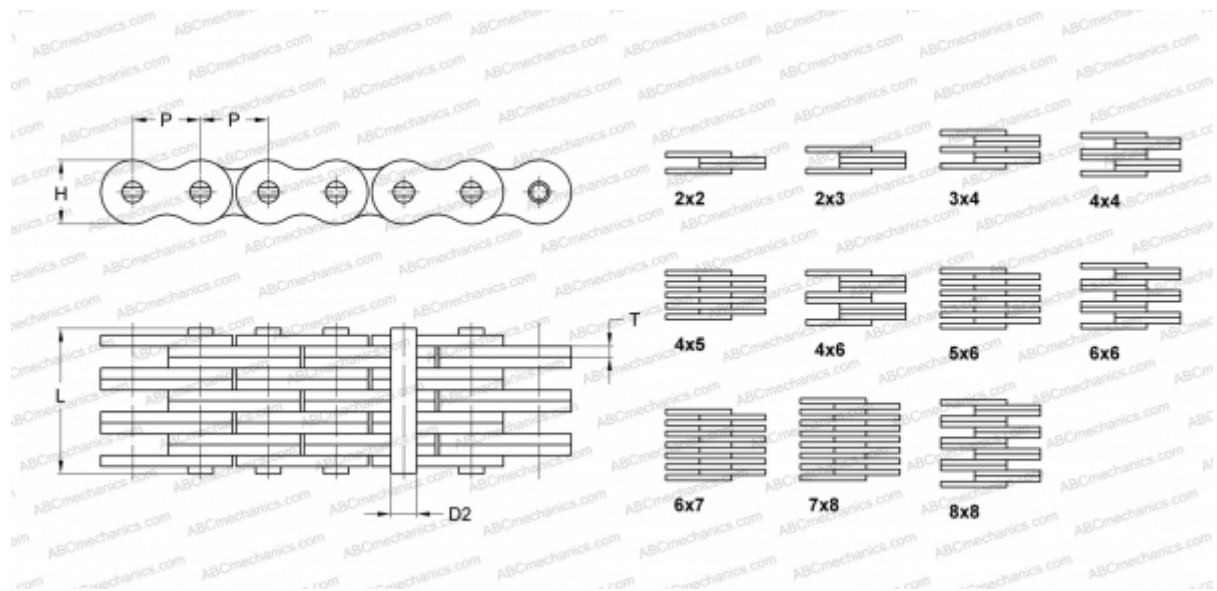

PHC BL623X5M SKF

Leaf Chain

TYPE: Lift chain, Leaf chain, Standard ANSI (SKF)

Technical specification

DIMENSIONS, MM

P	19,050
D2	7,940
H	18,110
T	3,300
L	20,730

WEIGHT, KG/M 1,800

MANUFACTURER [SKF](#)