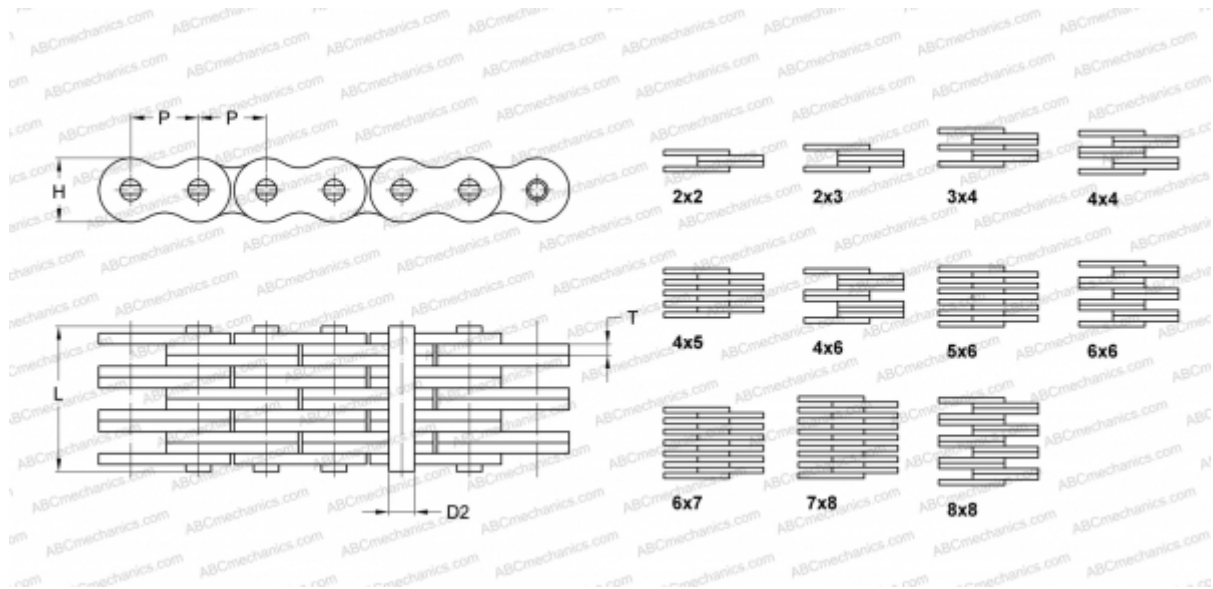

PHC BL666X5M SKF

Leaf Chain

TYPE: Lift chain, Leaf chain, Standard ANSI (SKF)

Technical specification

DIMENSIONS, MM

P	19,050
D2	7,940
H	18,110
T	3,300
L	44,200

WEIGHT, KG/M 4,300

MANUFACTURER [SKF](#)