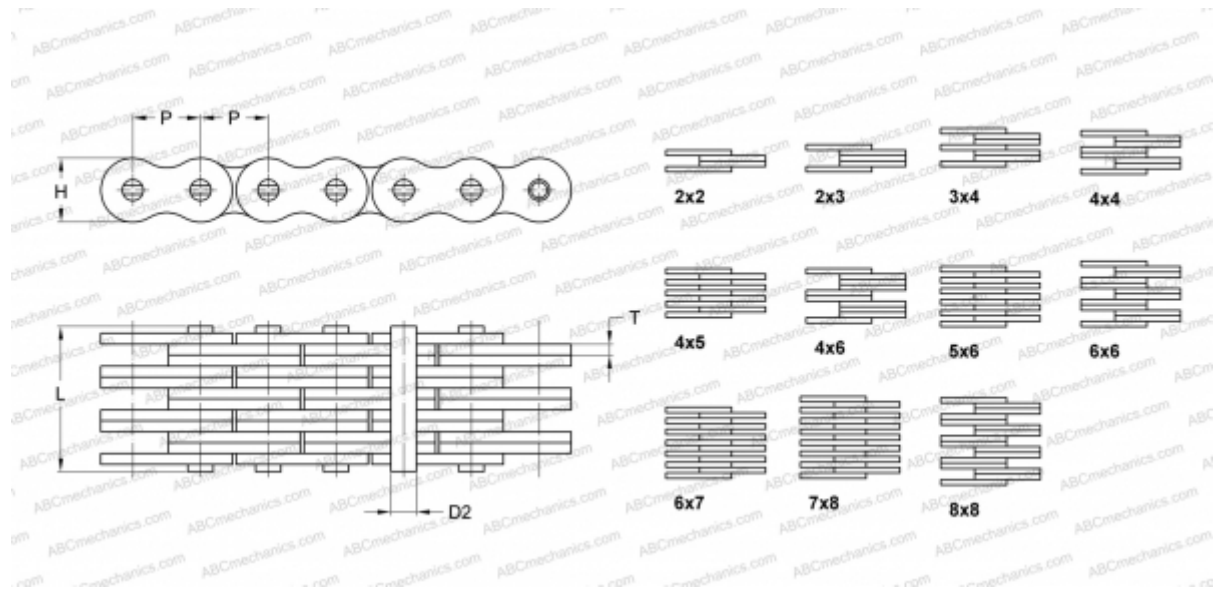

PHC BL688X5M SKF

Leaf Chain

TYPE: Lift chain, Leaf chain, Standard ANSI (SKF)

Technical specification

DIMENSIONS, MM

P	19,050
D2	7,940
H	18,110
T	3,300
L	57,610

WEIGHT, KG/M 5,800

MANUFACTURER [SKF](#)