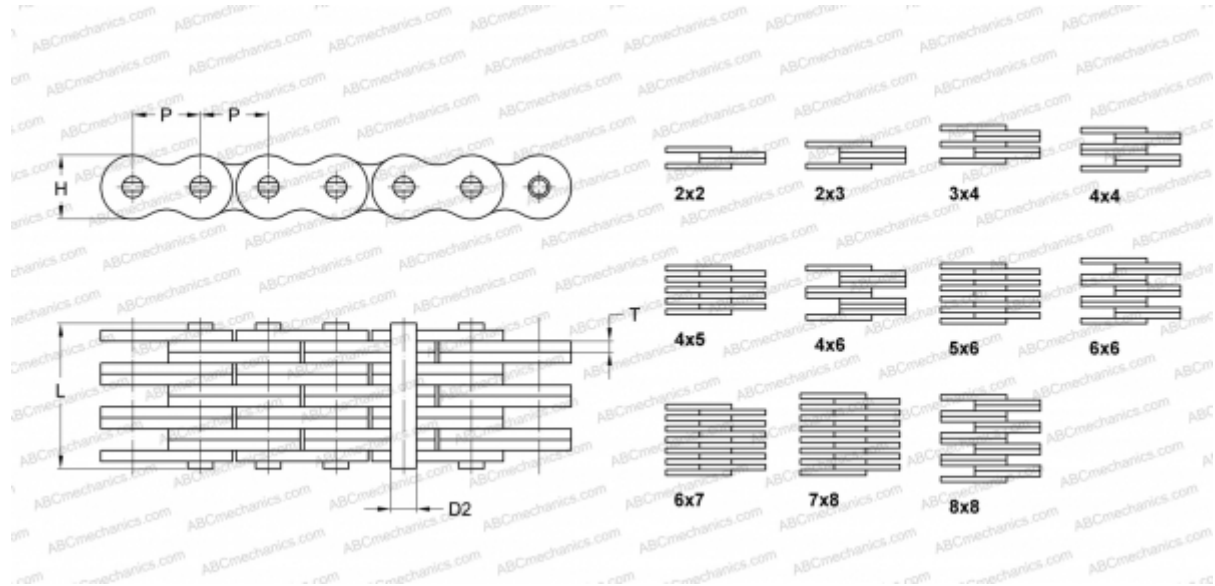

PHC BL823X5M SKF

Leaf Chain

TYPE: Lift chain, Leaf chain, Standard ANSI (SKF)

Technical specification

DIMENSIONS, MM

P	25,400
D2	9,540
H	24,130
T	4,090
L	25,480

WEIGHT, KG/M 2,700

MANUFACTURER [SKF](#)