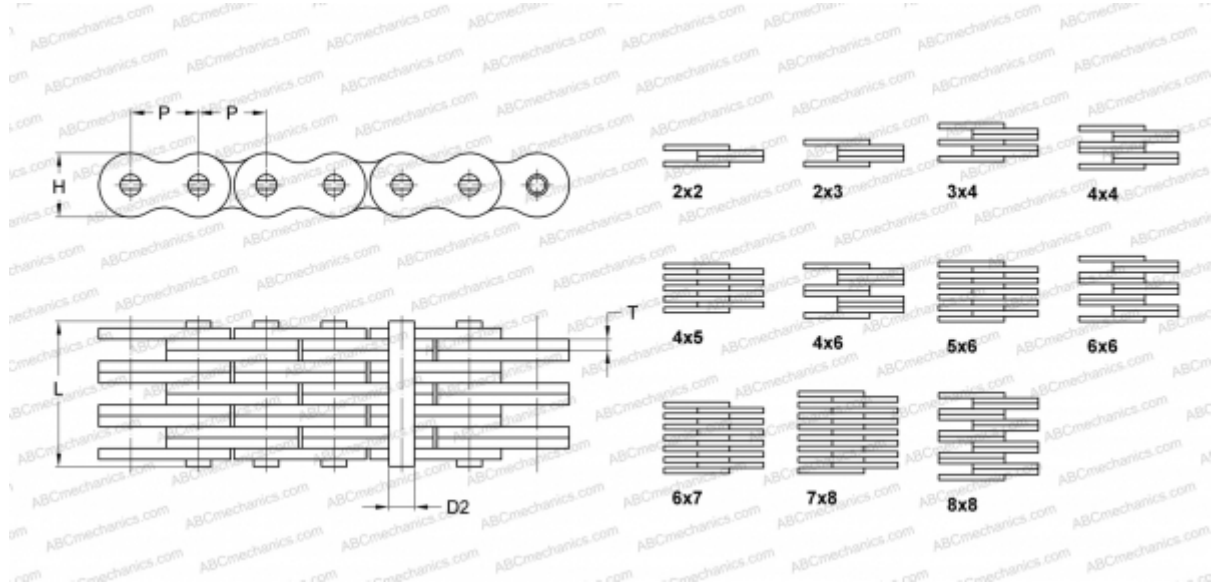

PHC BL834X5M SKF

Leaf Chain

TYPE: Lift chain, Leaf chain, Standard ANSI (SKF)

Technical specification

DIMENSIONS, MM

P	25,400
D2	9,540
H	24,130
T	4,090
L	33,760

WEIGHT, KG/M 3,800

MANUFACTURER [SKF](#)