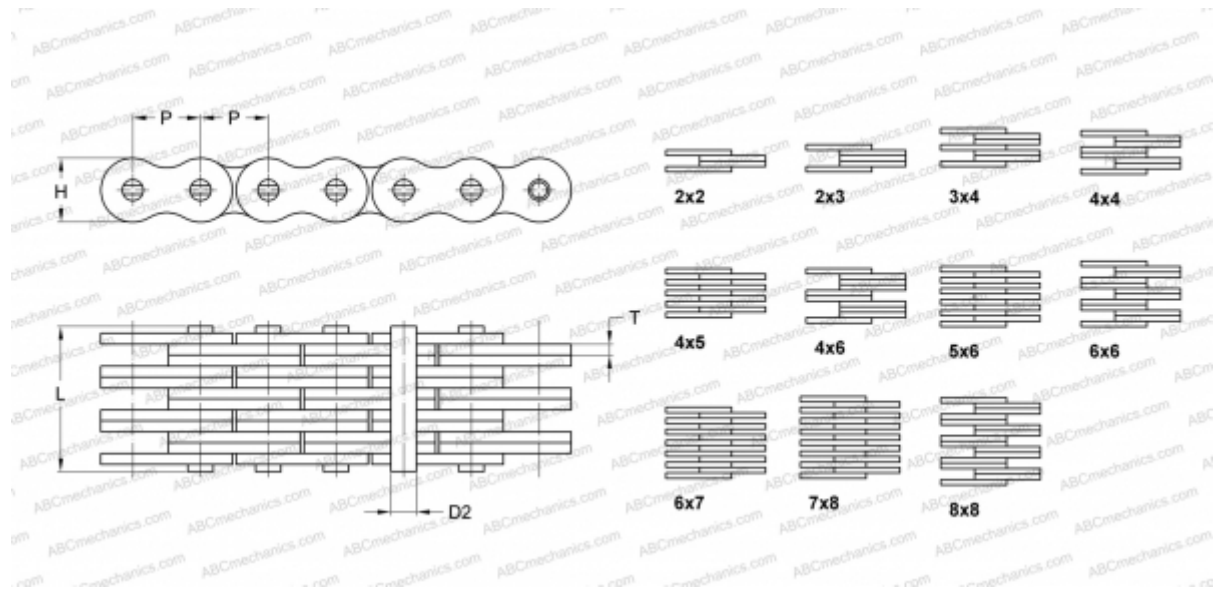

PHC BL866X5M SKF

Leaf Chain

TYPE: Lift chain, Leaf chain, Standard ANSI (SKF)

Technical specification

DIMENSIONS, MM

P	25,400
D2	9,540
H	24,130
T	4,090
L	54,460

WEIGHT, KG/M 6,500

MANUFACTURER [SKF](#)