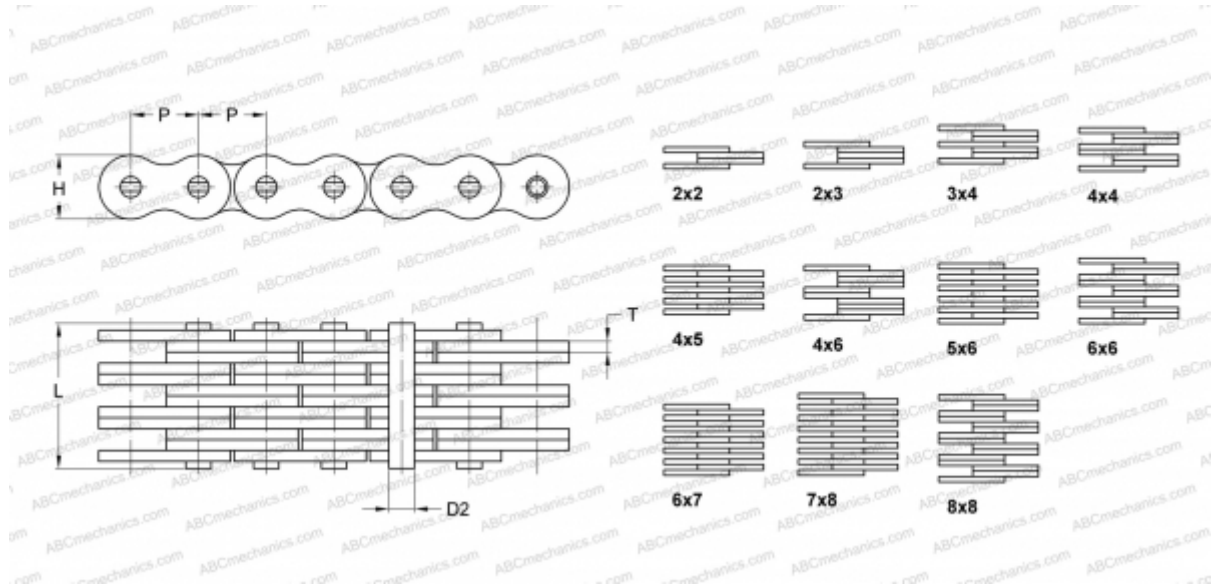

PHC BL888X5M SKF

Leaf Chain

TYPE: Lift chain, Leaf chain, Standard ANSI (SKF)

Technical specification

DIMENSIONS, MM

P	25,400
D2	9,540
H	24,130
T	4,090
L	71,020

WEIGHT, KG/M 8,600

MANUFACTURER [SKF](#)