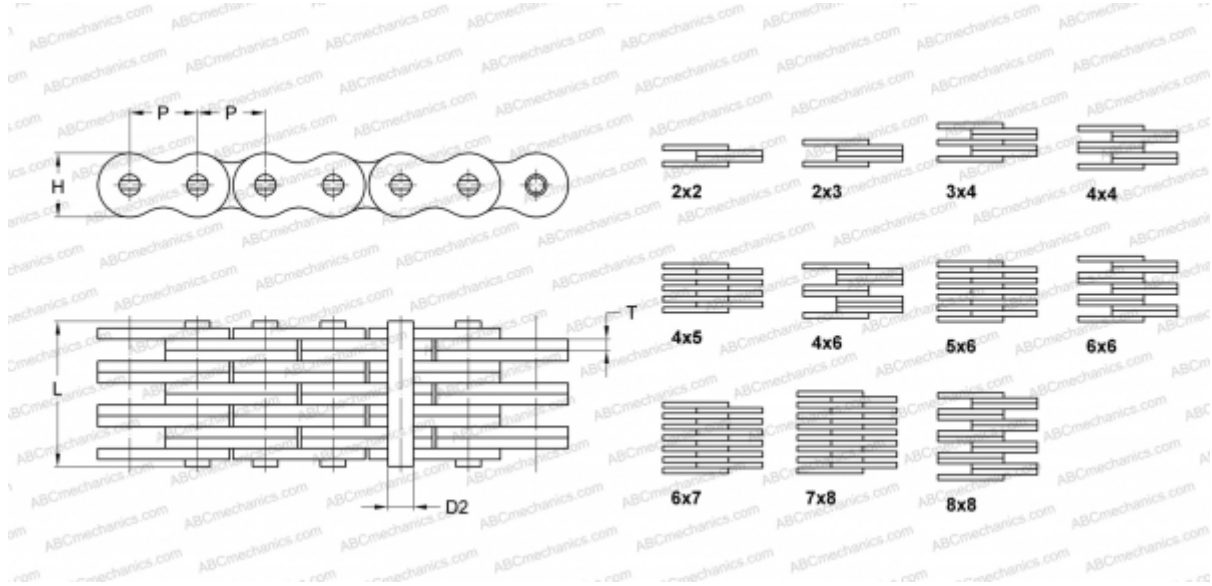

## PHC BL1022X5M SKF

Leaf Chain

TYPE: Lift chain, Leaf chain, Standard ANSI (SKF)

### Technical specification

#### DIMENSIONS, MM

P	31,750
D2	11,110
H	30,180
T	4,900
L	25,370

**WEIGHT, KG/M** 3,400

**MANUFACTURER** [SKF](#)

**DESIGNATION BS/ISO:** LH2022

**DESIGNATION ANSI:** BL1022