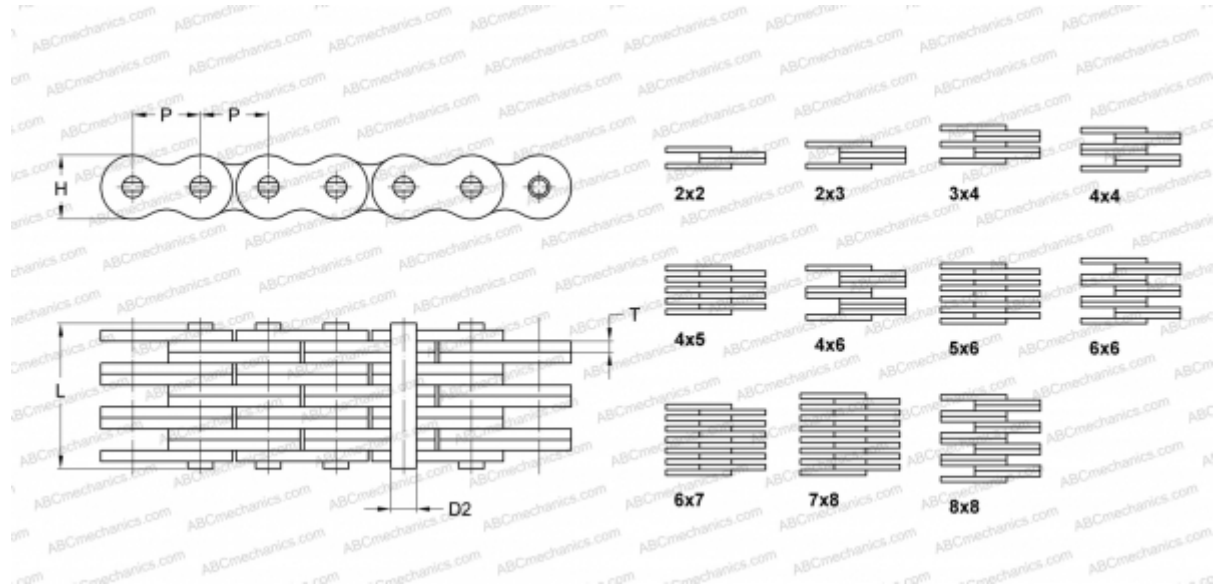

PHC BL1023X5M SKF

Leaf Chain

TYPE: Lift chain, Leaf chain, Standard ANSI (SKF)

Technical specification

DIMENSIONS, MM

P	31,750
D2	11,110
H	30,180
T	4,900
L	30,330

WEIGHT, KG/M 4,300

MANUFACTURER [SKF](#)