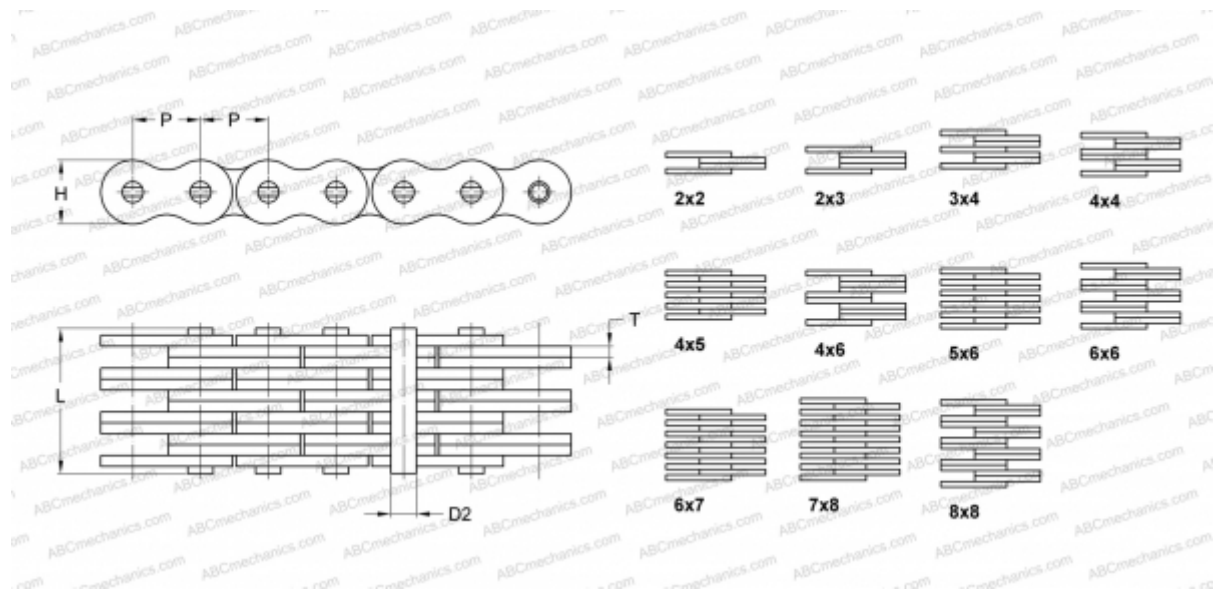

PHC BL1222X5M SKF

Leaf Chain

TYPE: Lift chain, Leaf chain, Standard ANSI (SKF)

Technical specification

DIMENSIONS, MM

P	38,100
D2	12,710
H	36,200
T	5,770
L	29,620

WEIGHT, KG/M 4,600

MANUFACTURER [SKF](#)