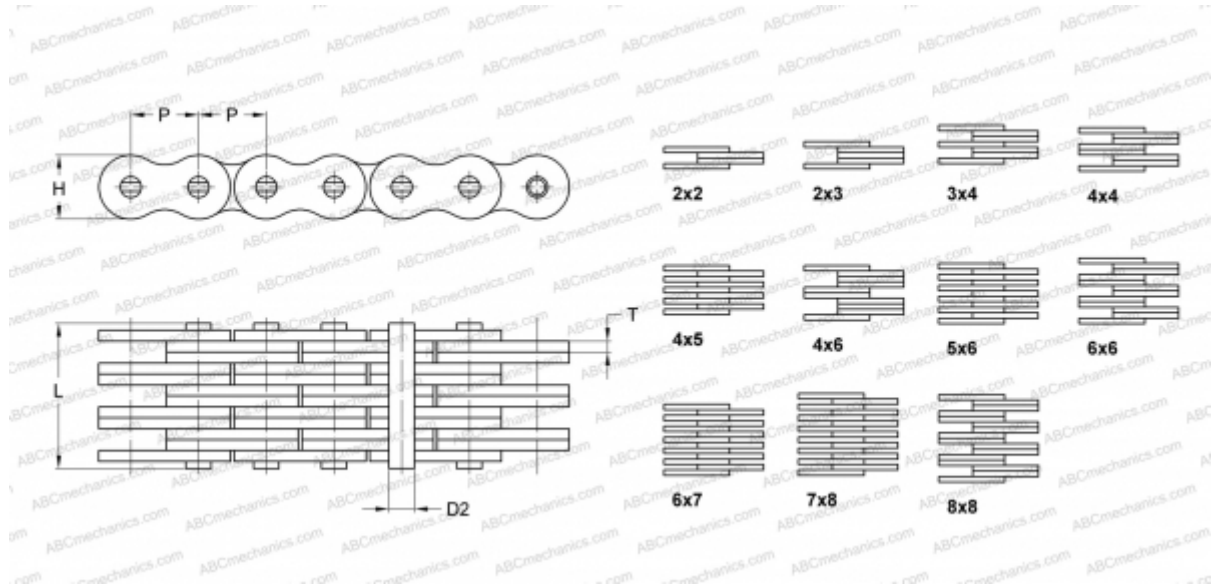

## PHC BL1234X5M SKF

Leaf Chain

TYPE: Lift chain, Leaf chain, Standard ANSI (SKF)

### Technical specification

#### DIMENSIONS, MM

P	38,100
D2	12,710
H	36,200
T	5,770
L	47,070

**WEIGHT, KG/M** 8,100

**MANUFACTURER** [SKF](#)

**DESIGNATION BS/ISO:** LH2434

**DESIGNATION ANSI:** BL1234