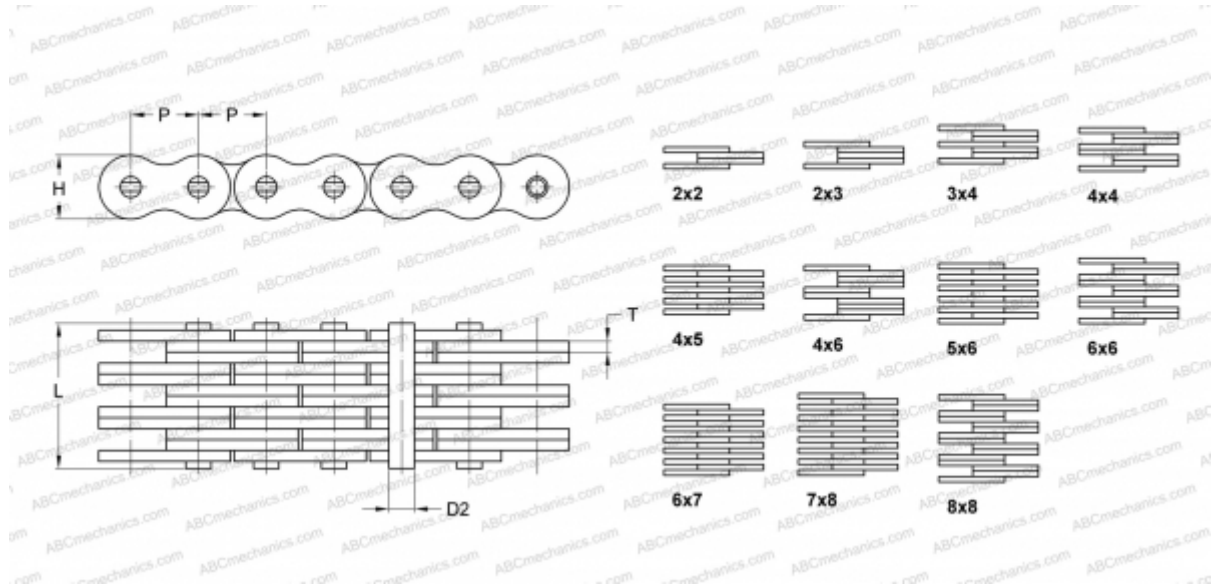

PHC BL1244X5M SKF

Leaf Chain

TYPE: Lift chain, Leaf chain, Standard ANSI (SKF)

Technical specification

DIMENSIONS, MM

P	38,100
D2	12,710
H	36,200
T	5,770
L	52,880

WEIGHT, KG/M 9,300

MANUFACTURER [SKF](#)