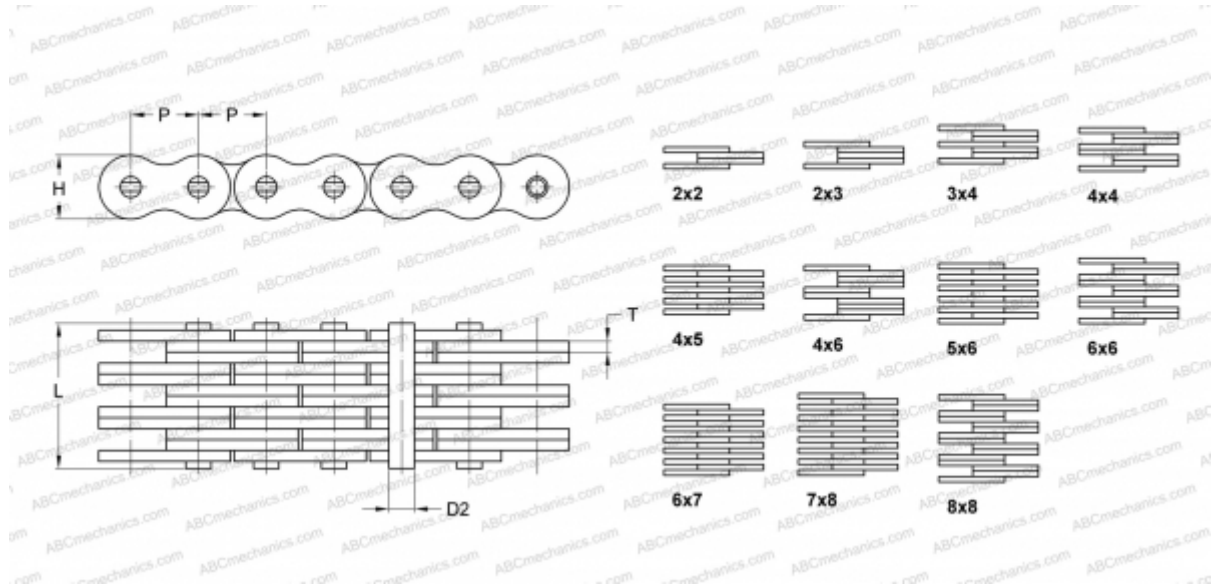

PHC BL1246X5M SKF

Leaf Chain

TYPE: Lift chain, Leaf chain, Standard ANSI (SKF)

Technical specification

DIMENSIONS, MM

P	38,100
D2	12,710
H	36,200
T	5,770
L	64,520

WEIGHT, KG/M 11,600

MANUFACTURER [SKF](#)