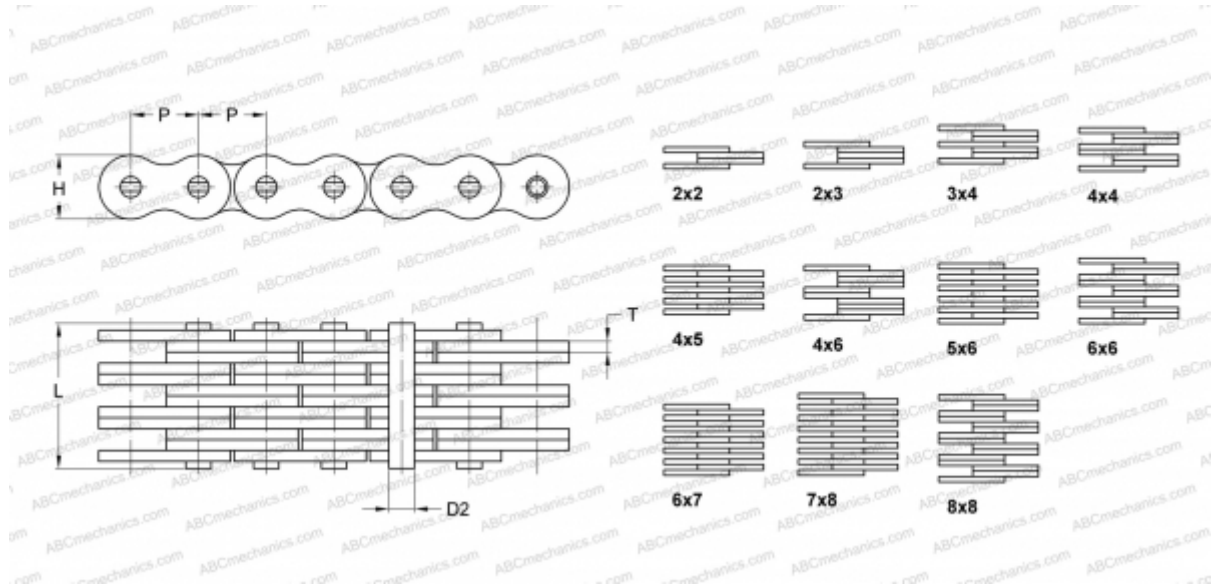

PHC BL1288X5M SKF

Leaf Chain

TYPE: Lift chain, Leaf chain, Standard ANSI (SKF)

Technical specification

DIMENSIONS, MM

P	38,100
D2	12,710
H	36,200
T	5,770
L	99,420

WEIGHT, KG/M 18,600

MANUFACTURER [SKF](#)