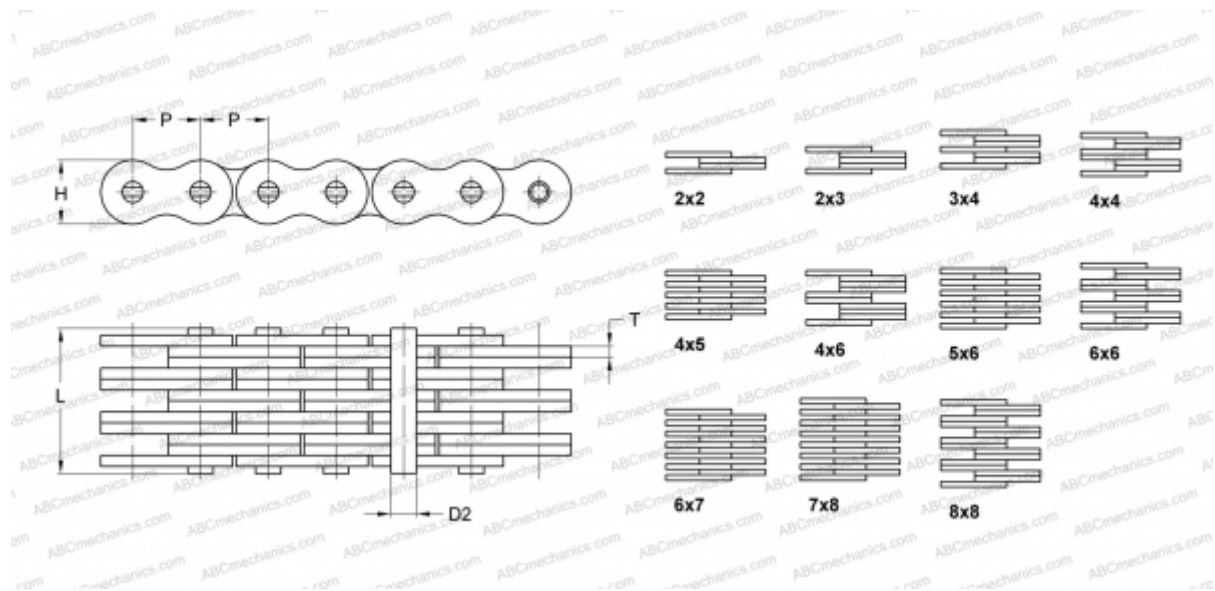

## PHC BL1422X5M SKF

Leaf Chain

TYPE: Lift chain, Leaf chain, Standard ANSI (SKF)

### Technical specification

#### DIMENSIONS, MM

P	44,450
D2	14,290
H	42,240
T	6,550
L	33,550

**WEIGHT, KG/M** 6,100

**MANUFACTURER** [SKF](#)

**DESIGNATION BS/ISO:** LH2822

**DESIGNATION ANSI:** BL1422