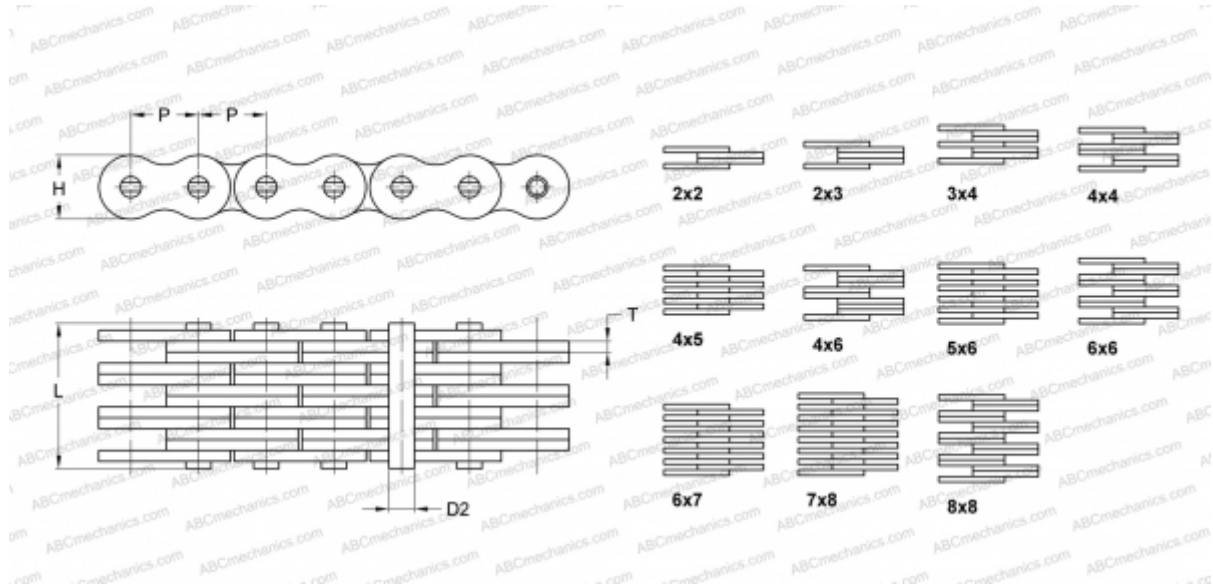

## PHC BL1423X5M SKF

Leaf Chain

TYPE: Lift chain, Leaf chain, Standard ANSI (SKF)

### Technical specification

#### DIMENSIONS, MM

P	44,450
D2	14,290
H	42,240
T	6,550
L	40,160

**WEIGHT, KG/M** 7,600

**MANUFACTURER** [SKF](#)

**DESIGNATION BS/ISO:** LH2823

**DESIGNATION ANSI:** BL1423