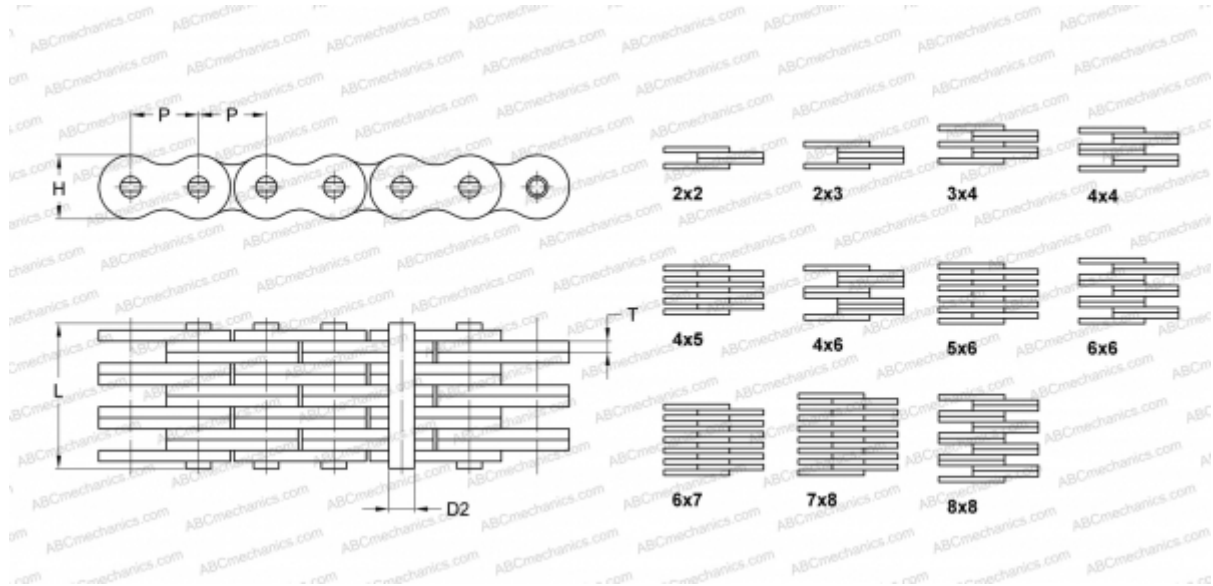

PHC BL1488X5M SKF

Leaf Chain

TYPE: Lift chain, Leaf chain, Standard ANSI (SKF)

Technical specification

DIMENSIONS, MM

P	44,450
D2	14,290
H	42,240
T	6,550
L	112,800

WEIGHT, KG/M 24,300

MANUFACTURER [SKF](#)