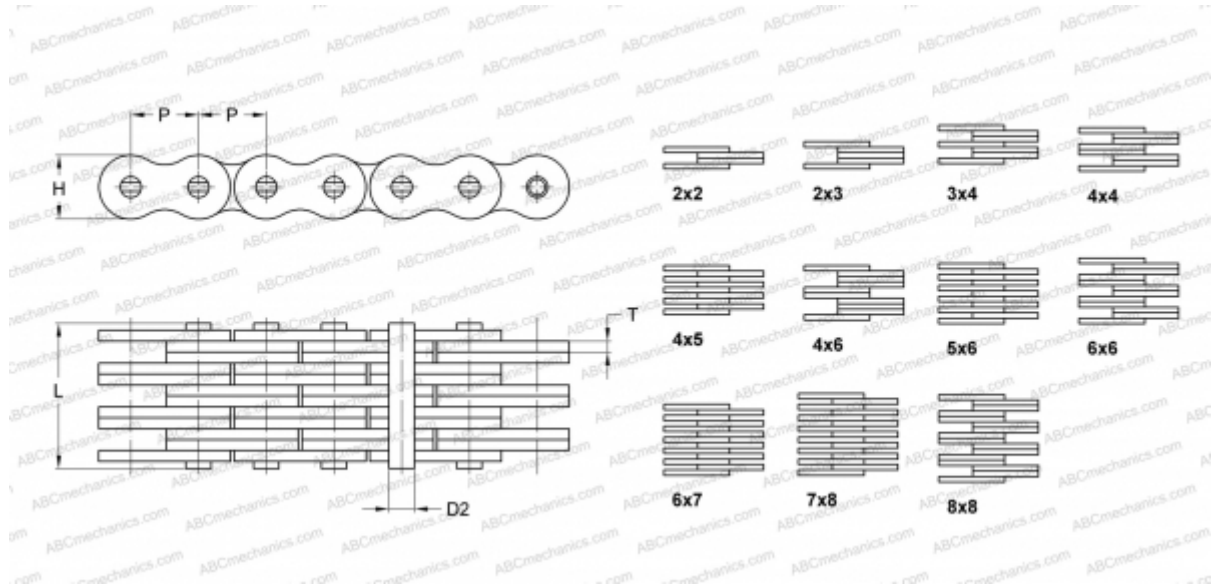

## PHC BL1623X5M SKF

Leaf Chain

TYPE: Lift chain, Leaf chain, Standard ANSI (SKF)

### Technical specification

#### DIMENSIONS, MM

P	50,800
D2	17,460
H	48,260
T	7,520
L	46,580

**WEIGHT, KG/M** 10,000

**MANUFACTURER** [SKF](#)

**DESIGNATION BS/ISO:** LH3223

**DESIGNATION ANSI:** BL1623