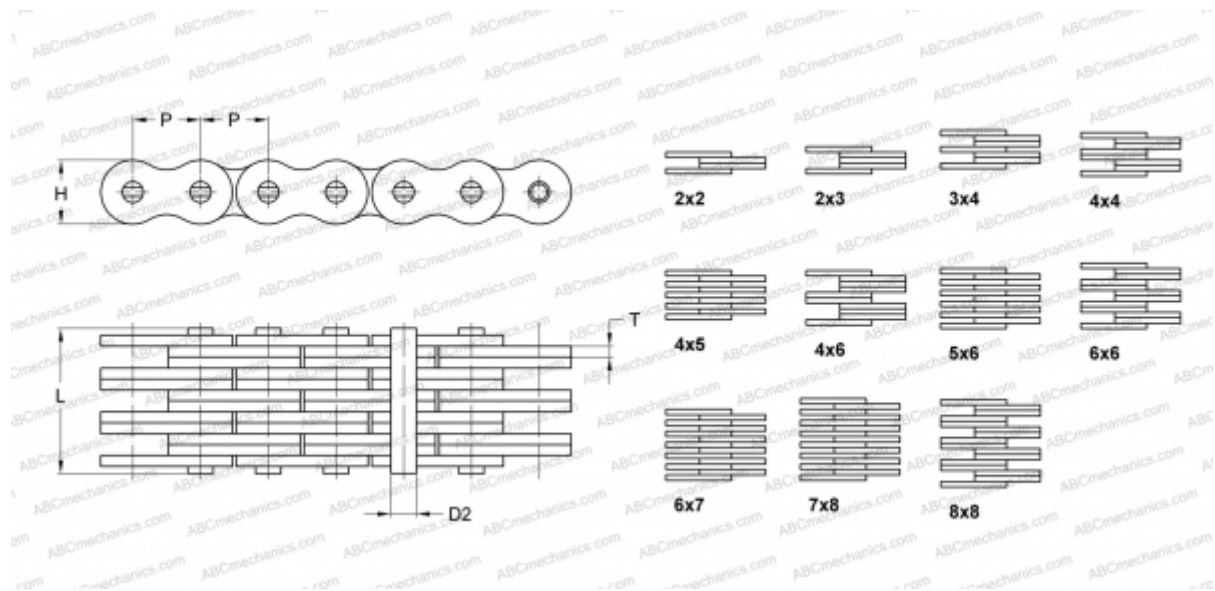

## PHC BL1644X5M SKF

Leaf Chain

TYPE: Lift chain, Leaf chain, Standard ANSI (SKF)

### Technical specification

#### DIMENSIONS, MM

P	50,800
D2	17,460
H	48,260
T	7,520
L	69,290

**WEIGHT, KG/M** 16,000

**MANUFACTURER** [SKF](#)

**DESIGNATION BS/ISO:** LH3244

**DESIGNATION ANSI:** BL1644