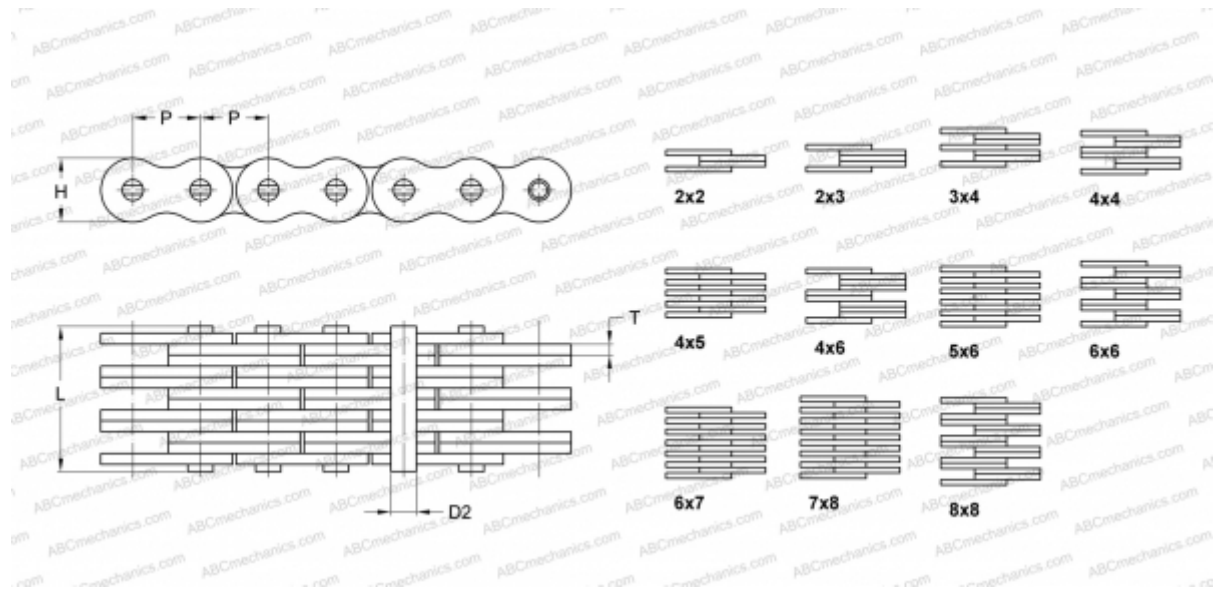

PHC BL1666X5M SKF

Leaf Chain

TYPE: Lift chain, Leaf chain, Standard ANSI (SKF)

Technical specification

DIMENSIONS, MM

P	50,800
D2	17,460
H	48,260
T	7,520
L	99,570

WEIGHT, KG/M 24,000

MANUFACTURER [SKF](#)