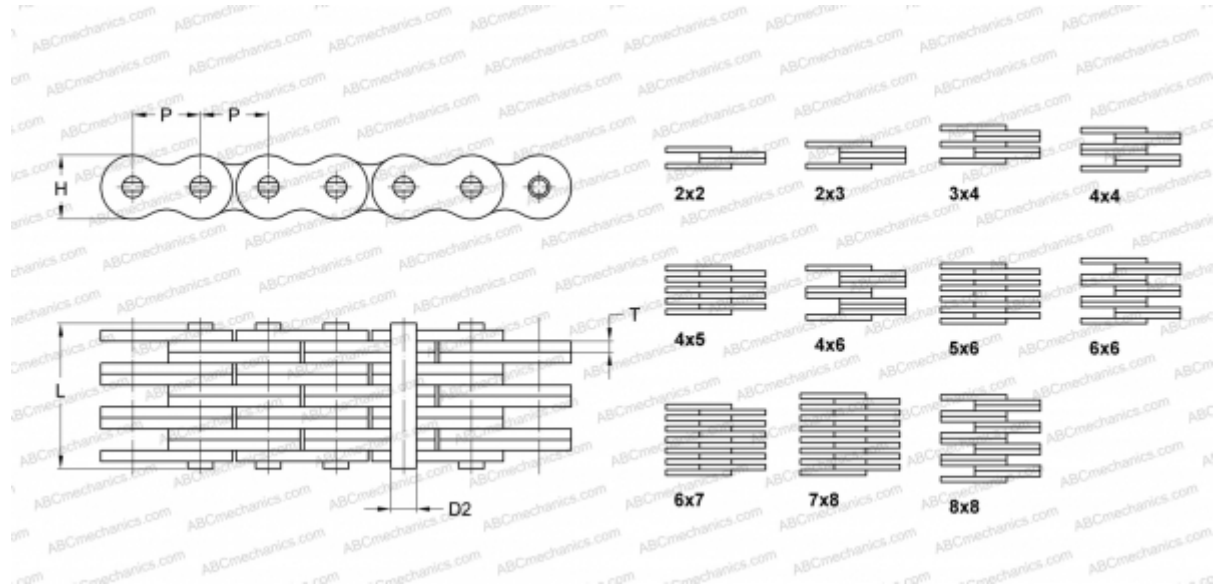

## PHC BL2022X5M SKF

Leaf Chain

TYPE: Lift chain, Leaf chain, Standard ANSI (SKF)

### Technical specification

#### DIMENSIONS, MM

P	63,500
D2	23,810
H	60,330
T	9,910
L	51,740

**WEIGHT, KG/M** 15,800

**MANUFACTURER** [SKF](#)

**DESIGNATION BS/ISO:** LH4022

**DESIGNATION ANSI:** BL2022