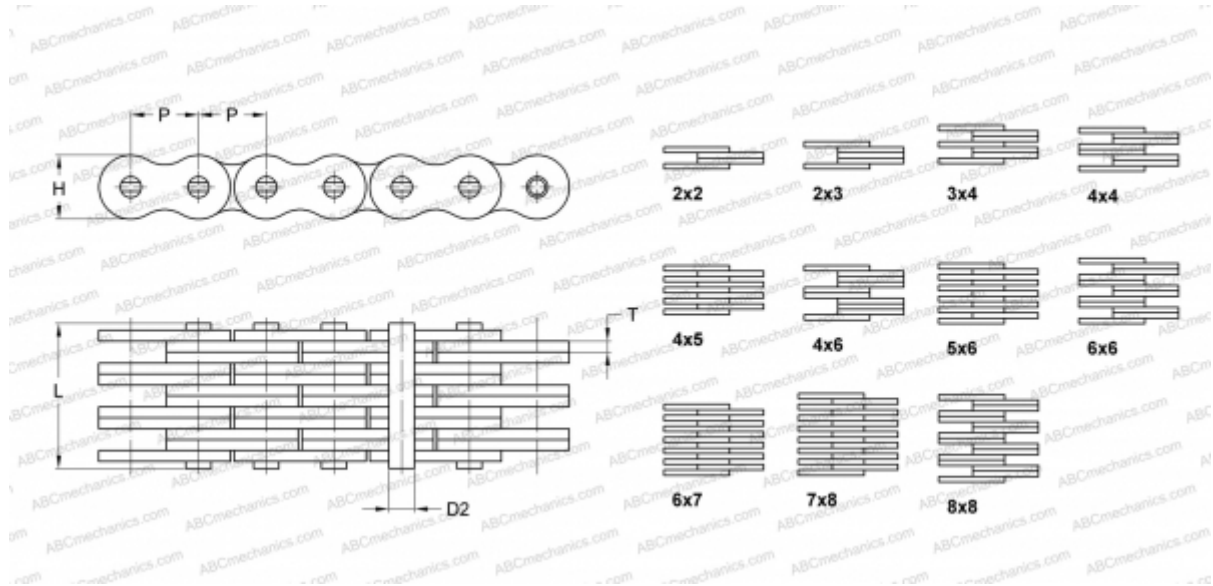

PHC BL2023X5M SKF

Leaf Chain

TYPE: Lift chain, Leaf chain, Standard ANSI (SKF)

Technical specification

DIMENSIONS, MM

P	63,500
D2	23,810
H	60,330
T	9,910
L	61,700

WEIGHT, KG/M 19,800

MANUFACTURER [SKF](#)