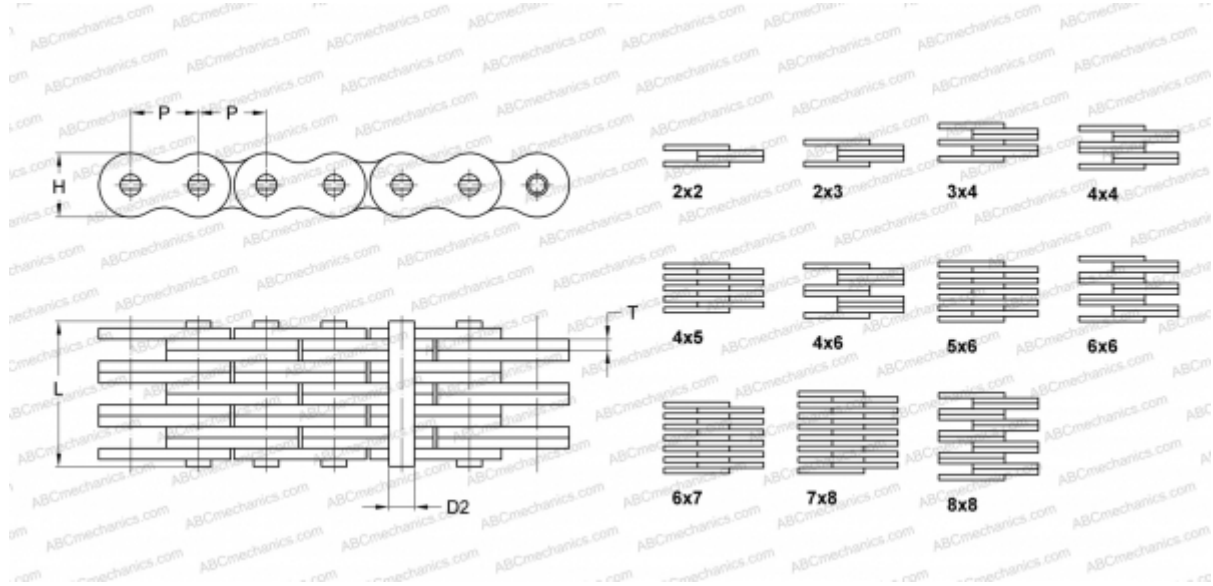

## PHC BL2034X5M SKF

Leaf Chain

TYPE: Lift chain, Leaf chain, Standard ANSI (SKF)

### Technical specification

#### DIMENSIONS, MM

P	63,500
D2	23,810
H	60,330
T	9,910
L	81,610

**WEIGHT, KG/M** 27,700

**MANUFACTURER** [SKF](#)

**DESIGNATION BS/ISO:** LH4034

**DESIGNATION ANSI:** BL2034