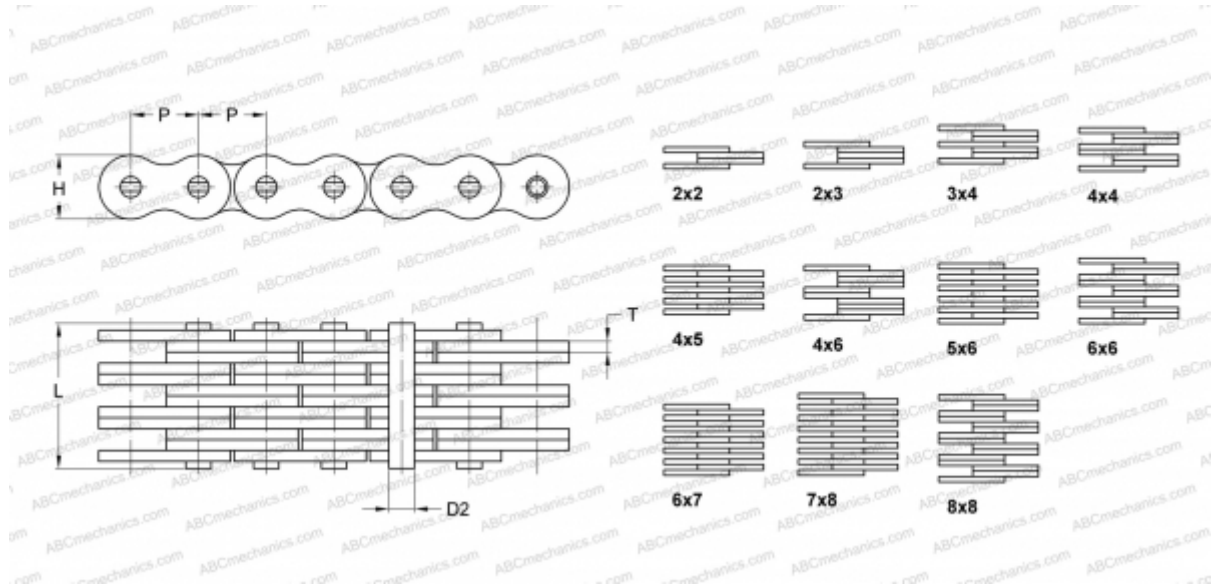

## PHC BL2044X5M SKF

Leaf Chain

TYPE: Lift chain, Leaf chain, Standard ANSI (SKF)

### Technical specification

#### DIMENSIONS, MM

P	63,500
D2	23,810
H	60,330
T	9,910
L	91,570

**WEIGHT, KG/M** 31,600

**MANUFACTURER** [SKF](#)

**DESIGNATION BS/ISO:** LH4044

**DESIGNATION ANSI:** BL2044