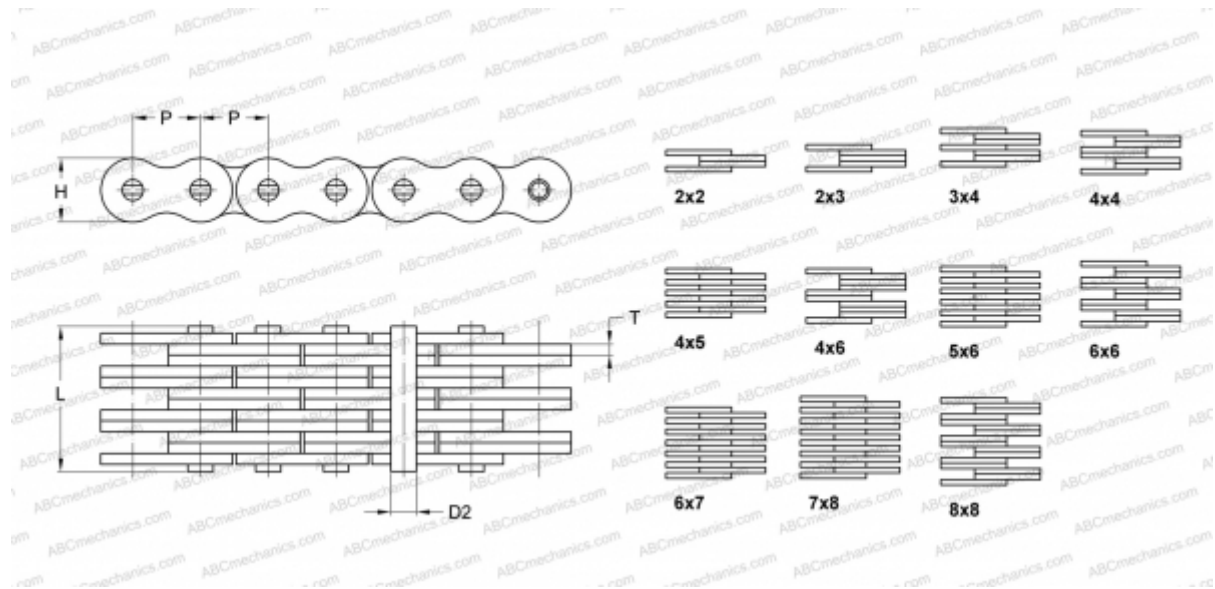

PHC AL344X5M SKF

Leaf Chain

TYPE: Lift chain, Leaf chain, Standard ANSI (SKF)

Technical specification

DIMENSIONS, MM

P	9,530
D2	3,580
H	7,700
T	1,300
L	11,600

WEIGHT, KG/M 0,460

MANUFACTURER [SKF](#)