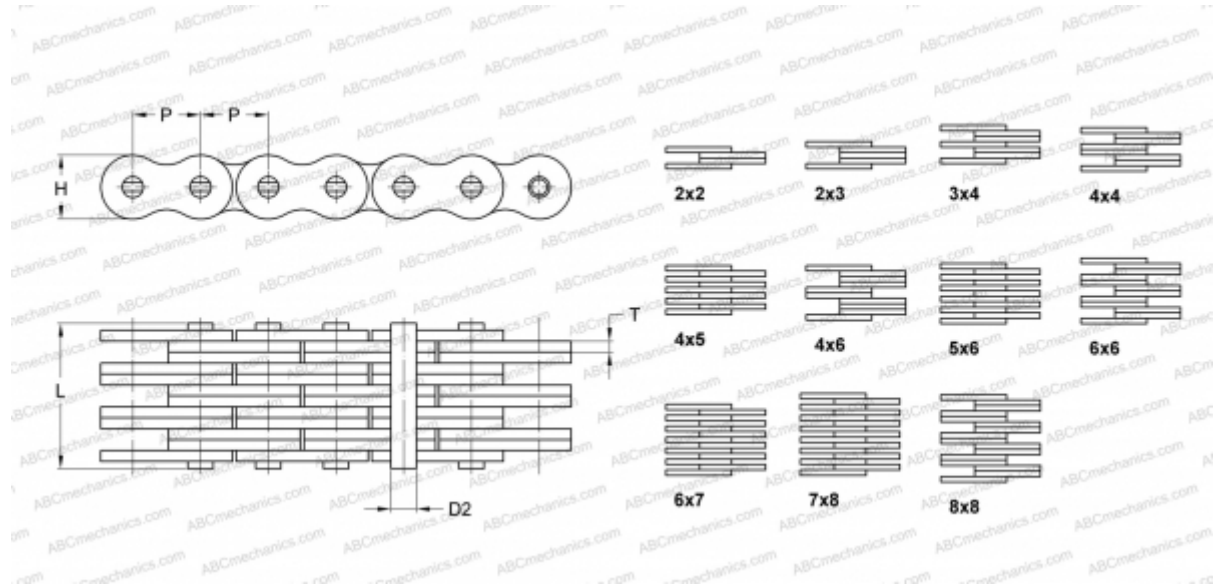

## PHC AL466X5M SKF

Leaf Chain

TYPE: Lift chain, Leaf chain, Standard ANSI (SKF)

### Technical specification

#### DIMENSIONS, MM

P	12,700
D2	3,960
H	10,400
T	1,500
L	20,500

**WEIGHT, KG/M** 1,130

**MANUFACTURER** [SKF](#)

**DESIGNATION ANSI:** AL466