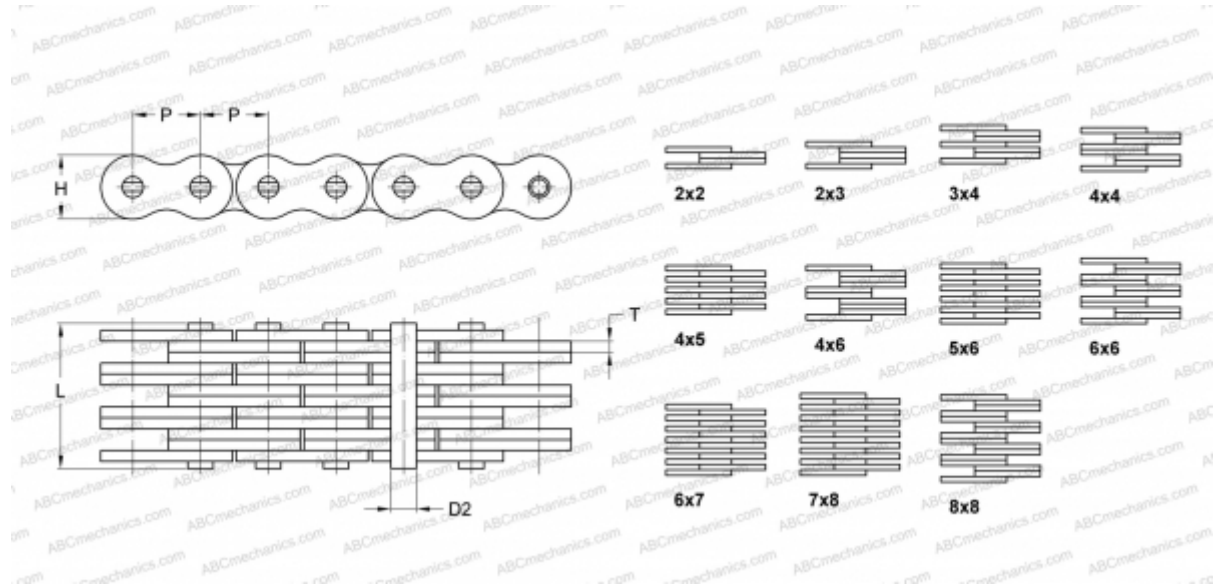

PHC AL544X5M SKF

Leaf Chain

TYPE: Lift chain, Leaf chain, Standard ANSI (SKF)

Technical specification

DIMENSIONS, MM

P	15,880
D2	5,080
H	12,800
T	2,030
L	19,400

WEIGHT, KG/M 1,250

MANUFACTURER [SKF](#)