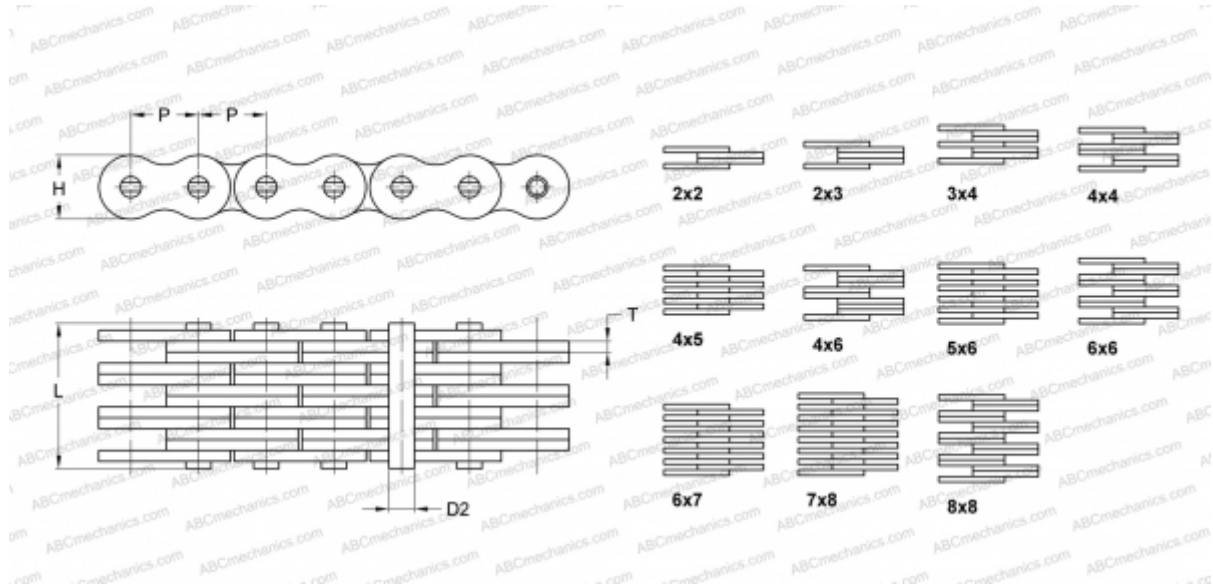

PHC AL644X5M SKF

Leaf Chain

TYPE: Lift chain, Leaf chain, Standard ANSI (SKF)

Technical specification

DIMENSIONS, MM

P	19,050
D2	5,940
H	15,600
T	2,420
L	22,700

WEIGHT, KG/M 1,760

MANUFACTURER [SKF](#)