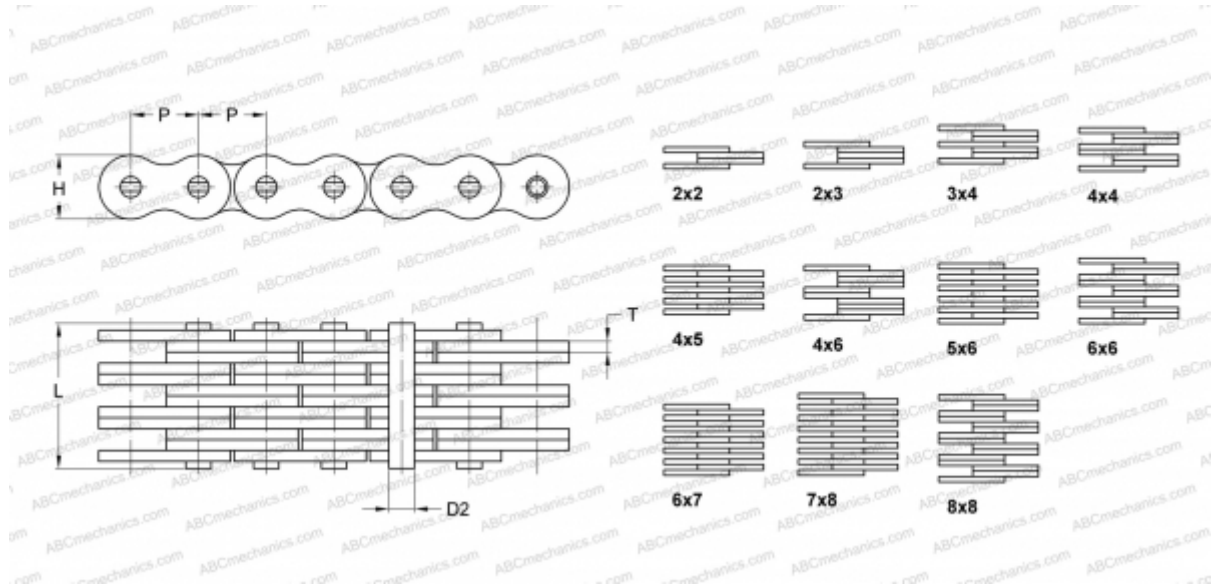

PHC AL688X5M SKF

Leaf Chain

TYPE: Lift chain, Leaf chain, Standard ANSI (SKF)

Technical specification

DIMENSIONS, MM

P	19,050
D2	5,940
H	15,600
T	2,420
L	42,200

WEIGHT, KG/M 3,490

MANUFACTURER [SKF](#)