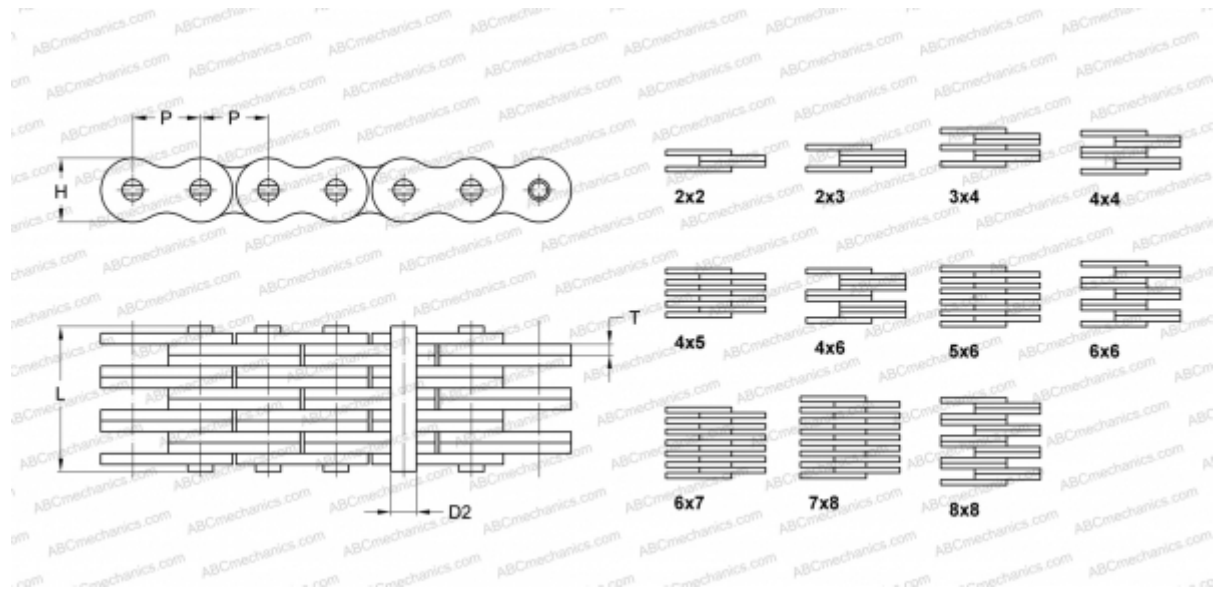

PHC AL844X5M SKF

Leaf Chain

TYPE: Lift chain, Leaf chain, Standard ANSI (SKF)

Technical specification

DIMENSIONS, MM

P	25,400
D2	7,920
H	20,500
T	3,250
L	29,400

WEIGHT, KG/M 3,000

MANUFACTURER [SKF](#)