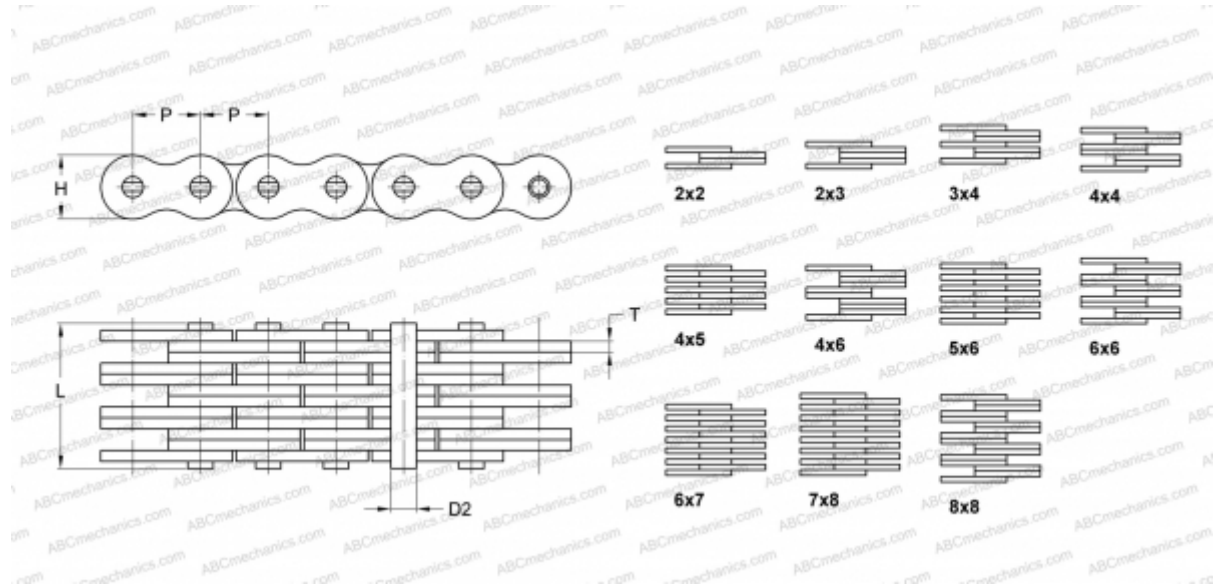

PHC AL1044X5M SKF

Leaf Chain

TYPE: Lift chain, Leaf chain, Standard ANSI (SKF)

Technical specification

DIMENSIONS, MM

P	31,750
D2	9,530
H	25,600
T	4,000
L	36,400

WEIGHT, KG/M 4,680

MANUFACTURER [SKF](#)

DESIGNATION ANSI: AL1044