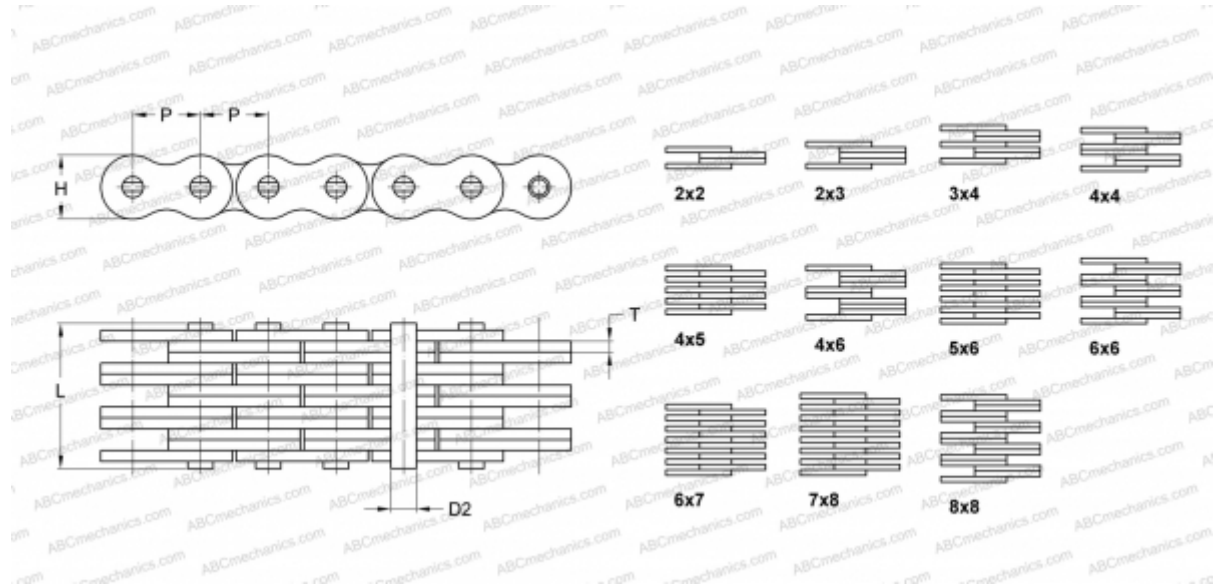

## PHC AL1066X5M SKF

Leaf Chain

TYPE: Lift chain, Leaf chain, Standard ANSI (SKF)

### Technical specification

#### DIMENSIONS, MM

P	31,750
D2	9,530
H	25,600
T	4,000
L	52,300

**WEIGHT, KG/M** 7,200

**MANUFACTURER** [SKF](#)

**DESIGNATION ANSI:** AL1066