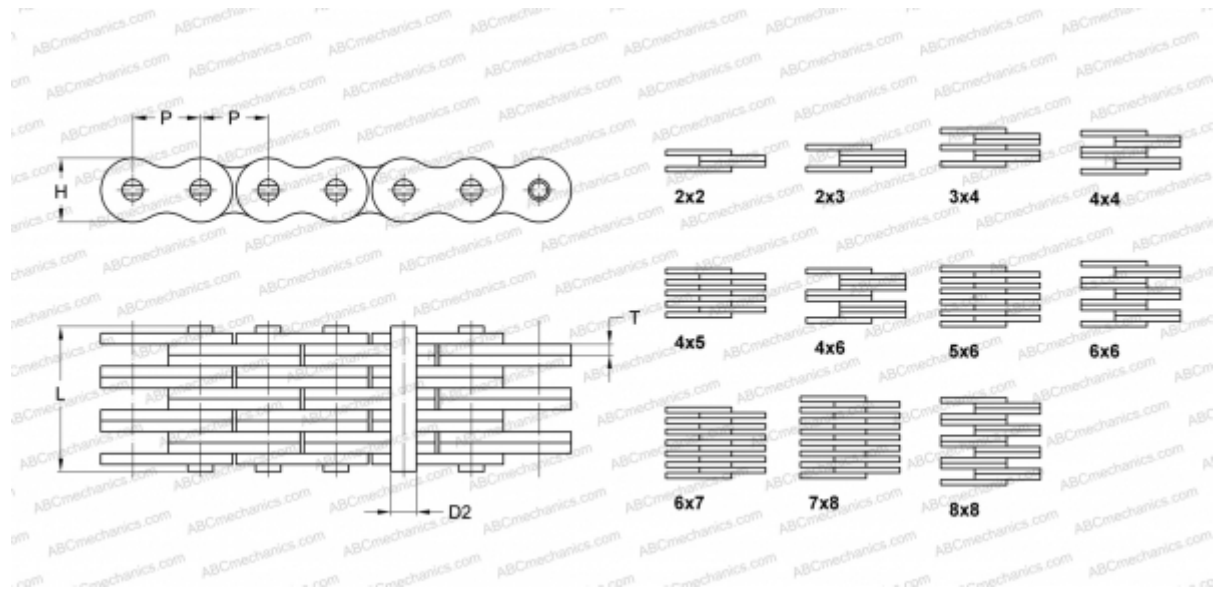

## PHC AL1222X5M SKF

Leaf Chain

TYPE: Lift chain, Leaf chain, Standard ANSI (SKF)

### Technical specification

#### DIMENSIONS, MM

P	38,100
D2	11,100
H	30,500
T	4,800
L	24,300

**WEIGHT, KG/M** 3,650

**MANUFACTURER** [SKF](#)

**DESIGNATION ANSI:** AL1222