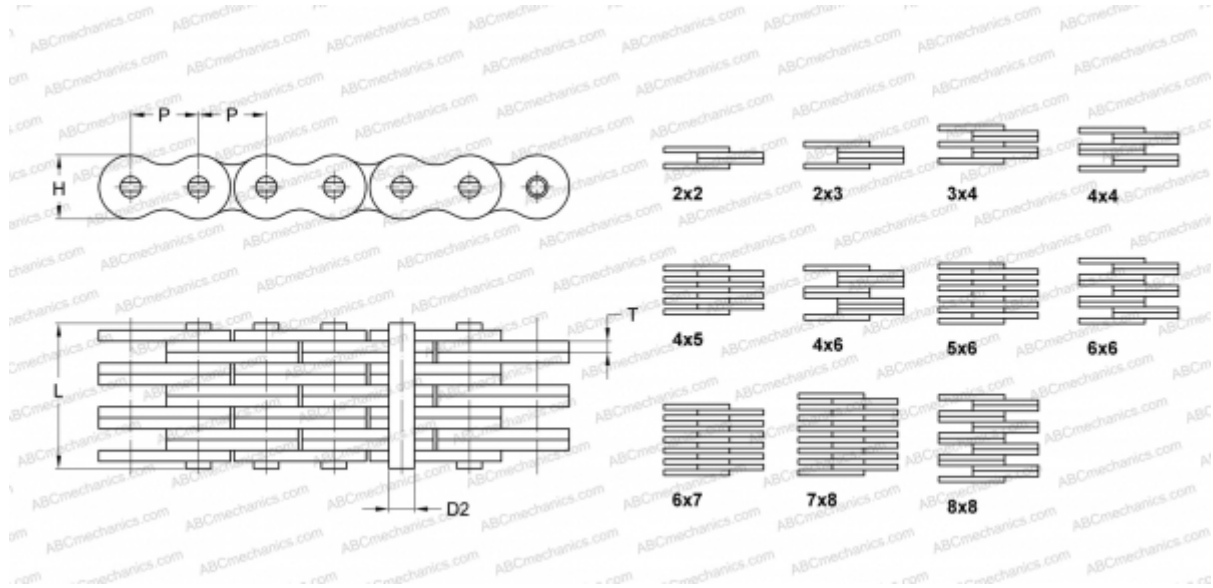

## PHC AL1244X5M SKF

Leaf Chain

TYPE: Lift chain, Leaf chain, Standard ANSI (SKF)

### Technical specification

#### DIMENSIONS, MM

P	38,100
D2	11,100
H	30,500
T	4,800
L	43,800

**WEIGHT, KG/M** 7,050

**MANUFACTURER** [SKF](#)

**DESIGNATION ANSI:** AL1244