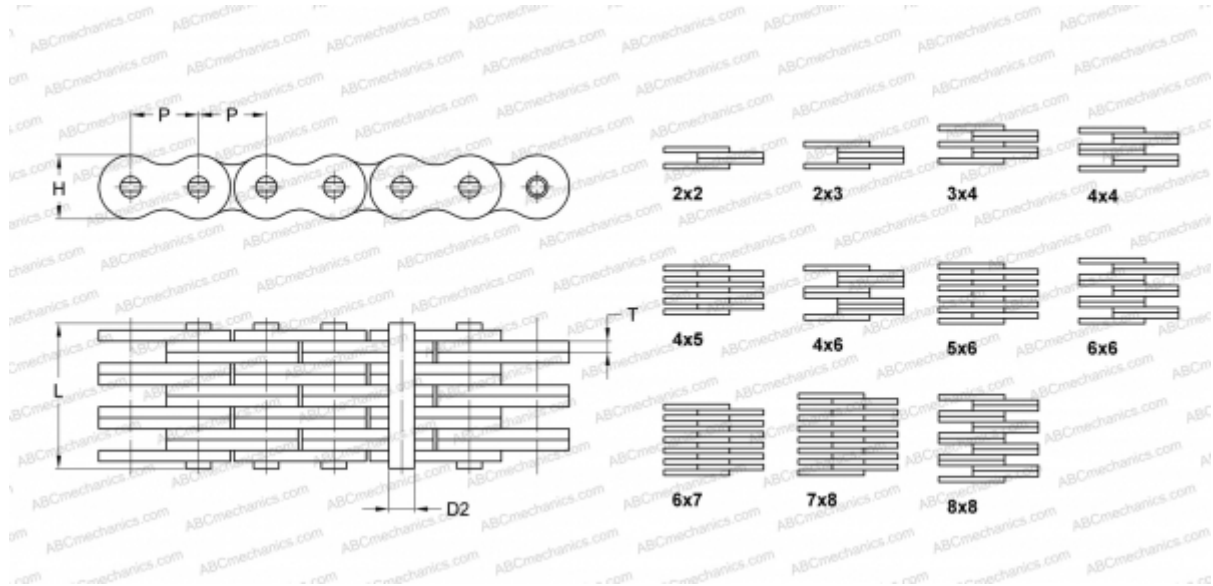

PHC BL423X10FT SKF

Leaf Chain

TYPE: Lift chain, Leaf chain, Standard ANSI (SKF)

Technical specification

DIMENSIONS, MM

P	12,700
D2	5,090
H	12,070
T	2,080
L	13,160

WEIGHT, KG/M 0,800

MANUFACTURER [SKF](#)