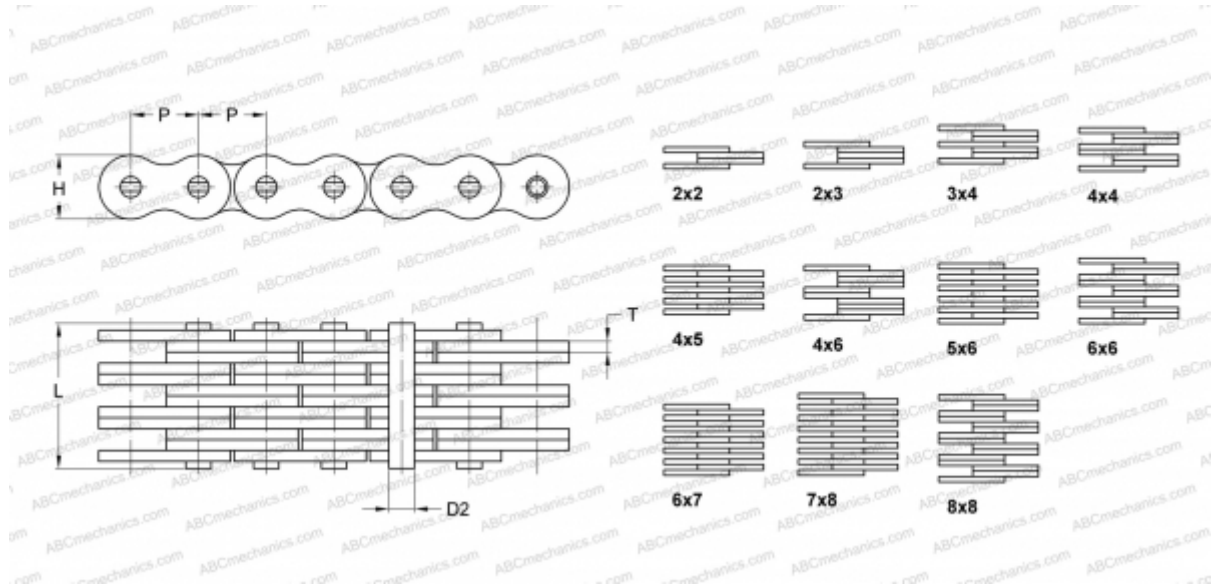

PHC BL434X10FT SKF

Leaf Chain

TYPE: Lift chain, Leaf chain, Standard ANSI (SKF)

Technical specification

DIMENSIONS, MM

P	12,700
D2	5,090
H	12,070
T	2,080
L	17,400

WEIGHT, KG/M 1,120

MANUFACTURER [SKF](#)