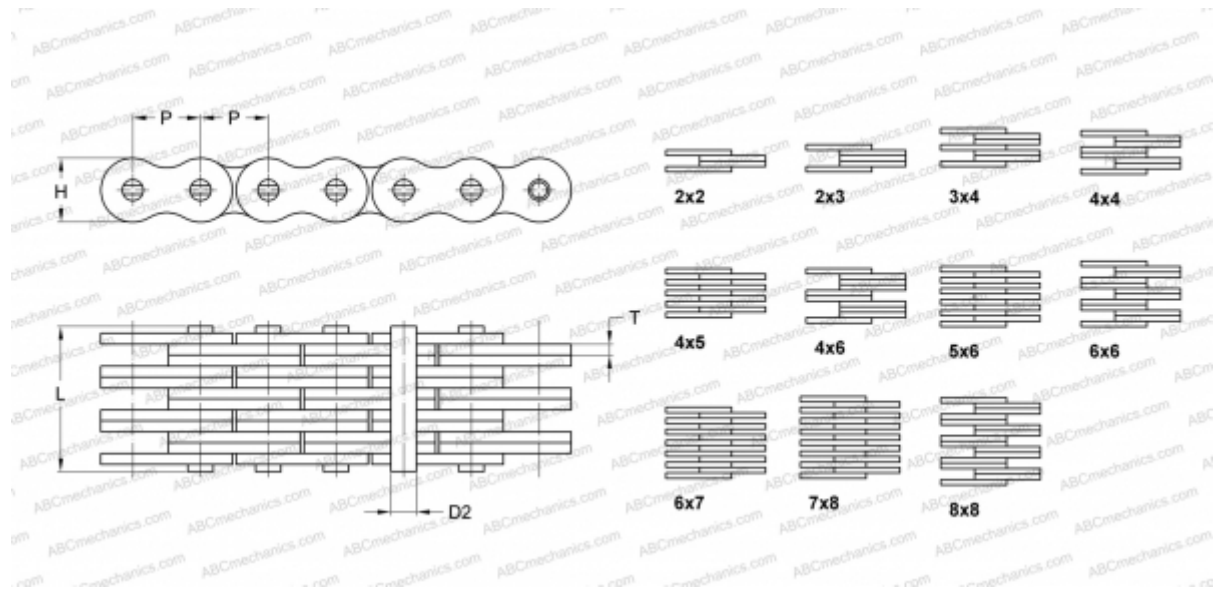

PHC BL444X10FT SKF

Leaf Chain

TYPE: Lift chain, Leaf chain, Standard ANSI (SKF)

Technical specification

DIMENSIONS, MM

P	12,700
D2	5,090
H	12,070
T	2,080
L	19,510

WEIGHT, KG/M 1,280

MANUFACTURER [SKF](#)