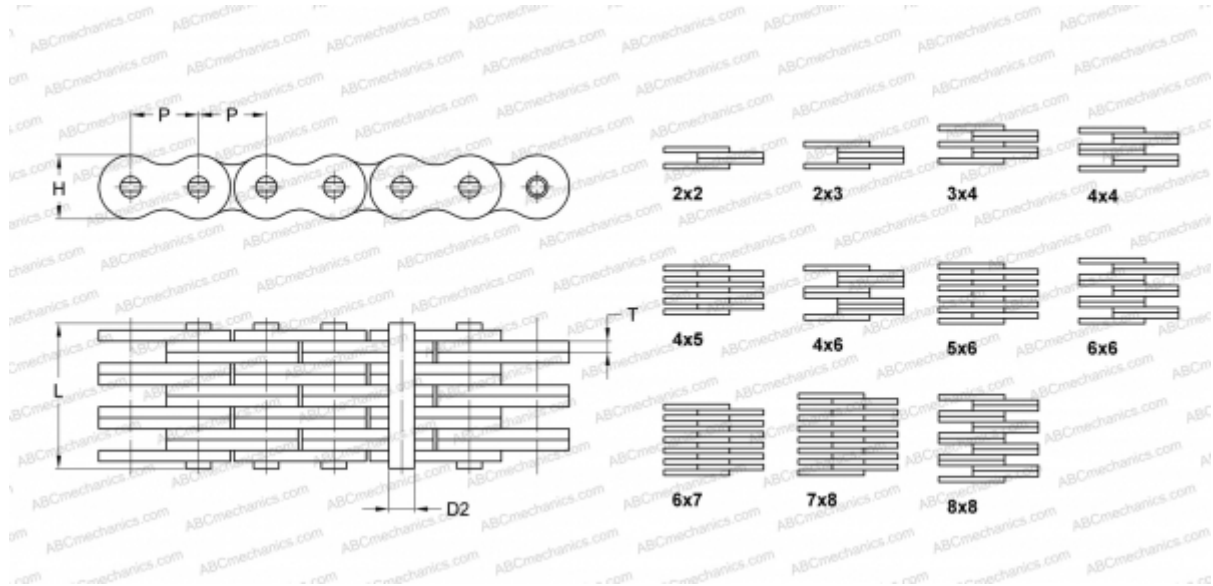

## PHC BL466X10FT SKF

Leaf Chain

TYPE: Lift chain, Leaf chain, Standard ANSI (SKF)

### Technical specification

#### DIMENSIONS, MM

P	12,700
D2	5,090
H	12,070
T	2,080
L	27,990

**WEIGHT, KG/M** 1,920

**MANUFACTURER** [SKF](#)

**DESIGNATION BS/ISO:** LH0866

**DESIGNATION ANSI:** BL466