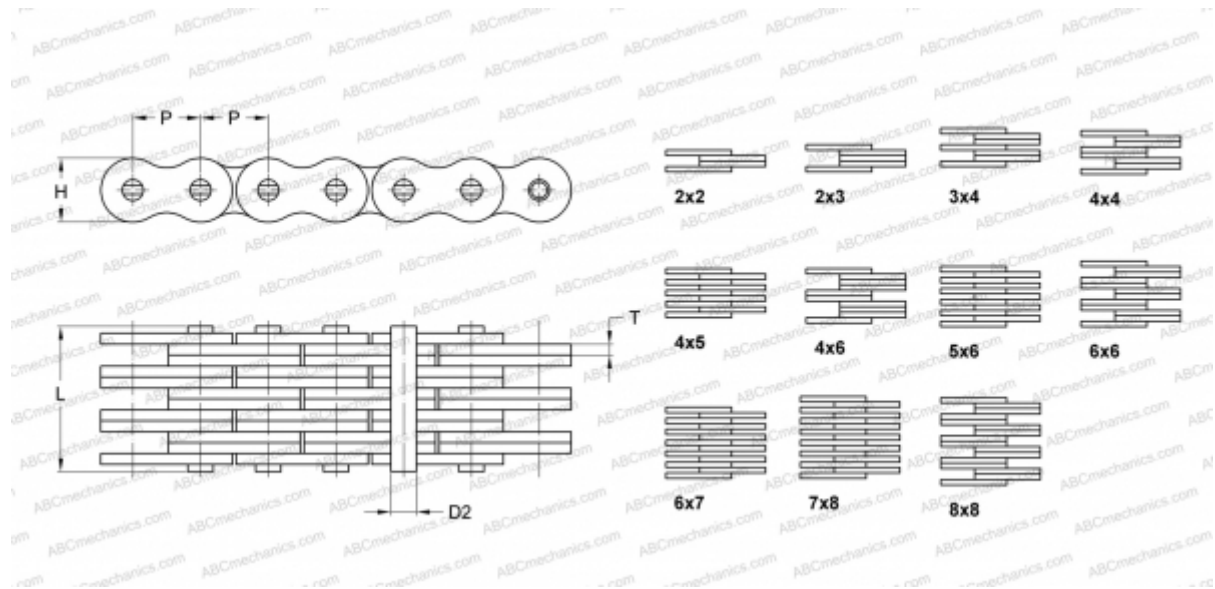

## PHC BL544X10FT SKF

Leaf Chain

TYPE: Lift chain, Leaf chain, Standard ANSI (SKF)

### Technical specification

#### DIMENSIONS, MM

P	15,880
D2	5,960
H	15,090
T	2,440
L	22,780

**WEIGHT, KG/M** 1,800

**MANUFACTURER** [SKF](#)

**DESIGNATION BS/ISO:** LH1044

**DESIGNATION ANSI:** BL544