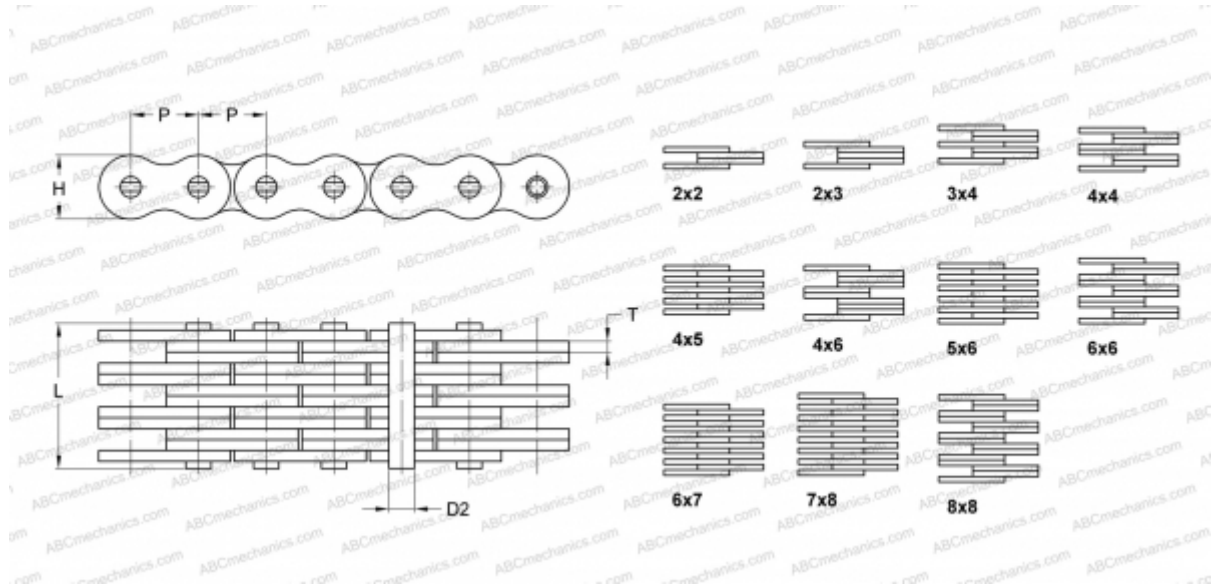

## PHC BL588X10FT SKF

Leaf Chain

TYPE: Lift chain, Leaf chain, Standard ANSI (SKF)

### Technical specification

#### DIMENSIONS, MM

P	15,880
D2	5,960
H	15,090
T	2,440
L	42,570

**WEIGHT, KG/M** 3,500

**MANUFACTURER** [SKF](#)

**DESIGNATION BS/ISO:** LH1088

**DESIGNATION ANSI:** BL588