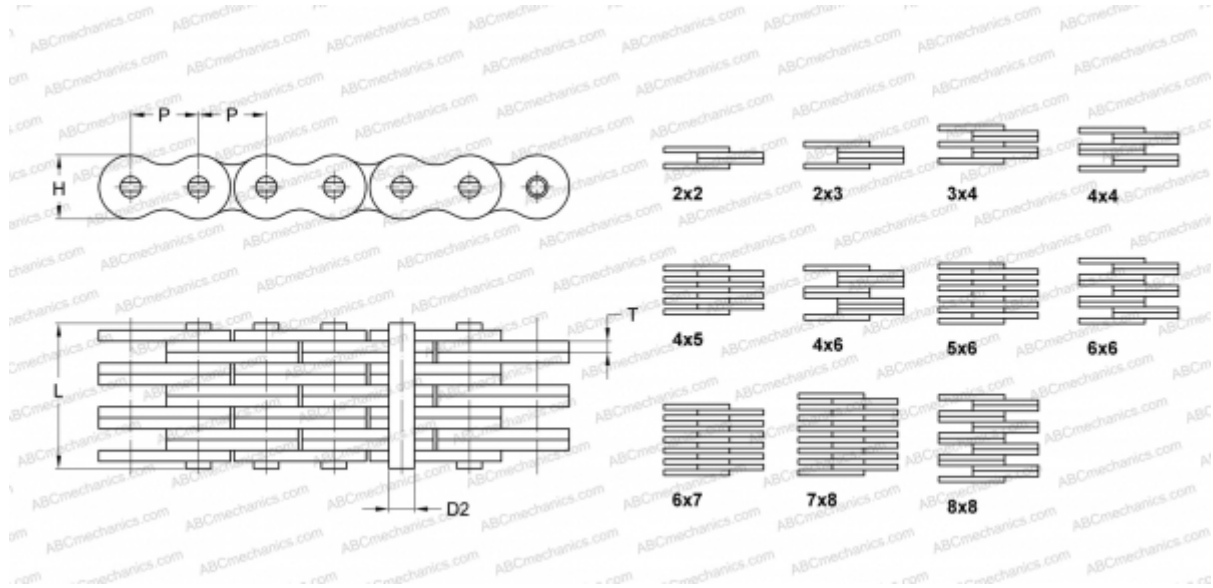

PHC BL623X10FT SKF

Leaf Chain

TYPE: Lift chain, Leaf chain, Standard ANSI (SKF)

Technical specification

DIMENSIONS, MM

P	19,050
D2	7,940
H	18,110
T	3,300
L	20,730

WEIGHT, KG/M 1,800

MANUFACTURER [SKF](#)