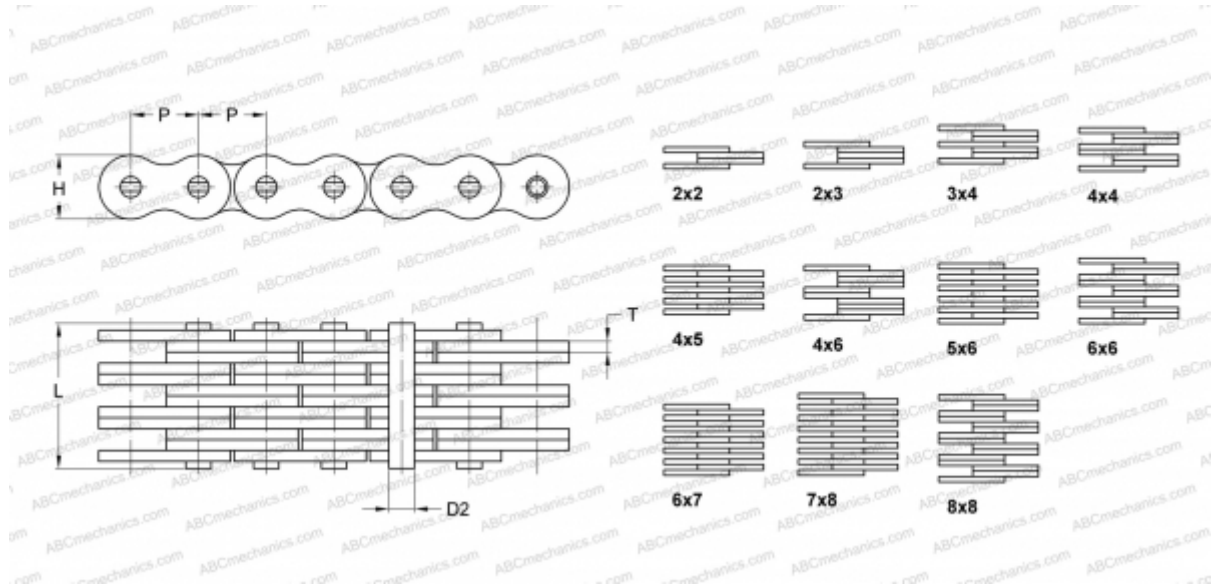

PHC BL634X10FT SKF

Leaf Chain

TYPE: Lift chain, Leaf chain, Standard ANSI (SKF)

Technical specification

DIMENSIONS, MM

P	19,050
D2	7,940
H	18,110
T	3,300
L	27,430

WEIGHT, KG/M 2,500

MANUFACTURER [SKF](#)