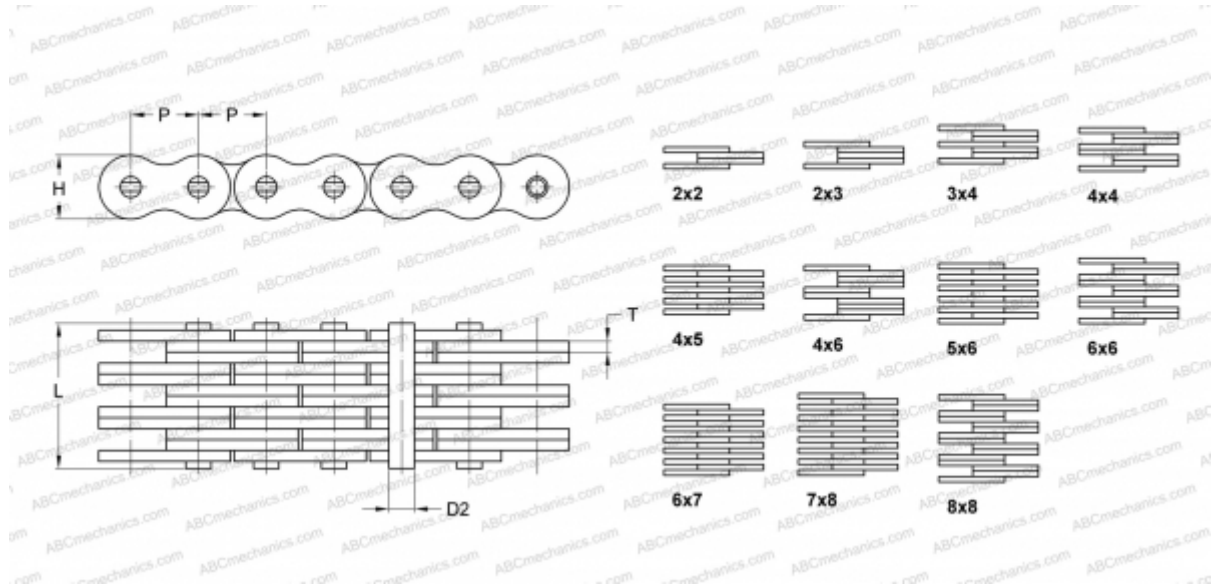

PHC BL688X10FT SKF

Leaf Chain

TYPE: Lift chain, Leaf chain, Standard ANSI (SKF)

Technical specification

DIMENSIONS, MM

P	19,050
D2	7,940
H	18,110
T	3,300
L	57,610

WEIGHT, KG/M 5,800

MANUFACTURER [SKF](#)