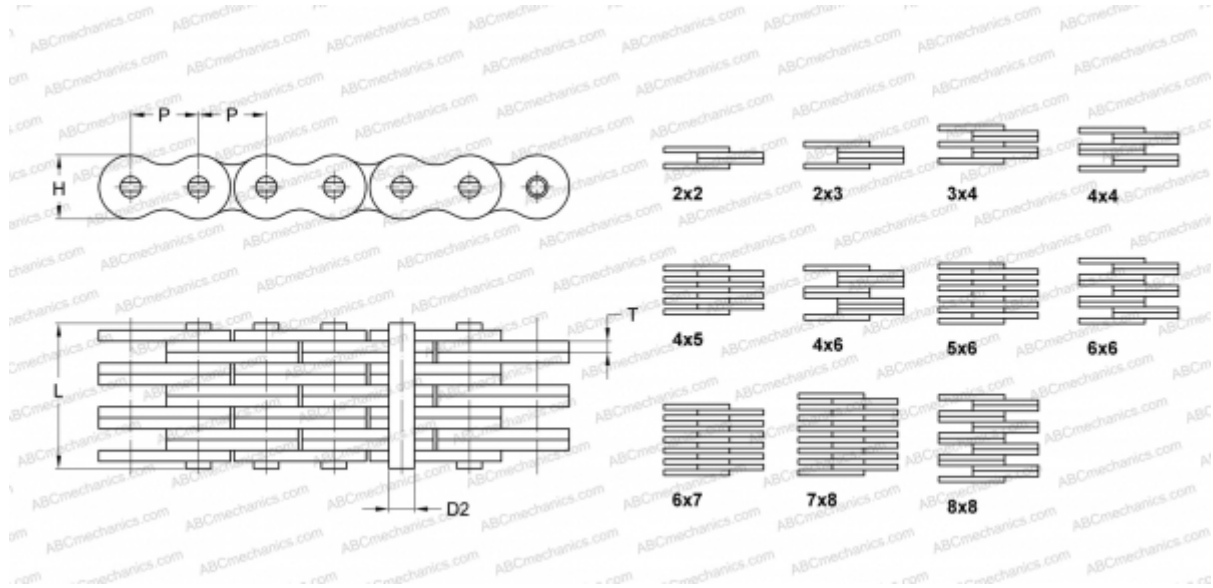

## PHC BL823X10FT SKF

Leaf Chain

TYPE: Lift chain, Leaf chain, Standard ANSI (SKF)

### Technical specification

#### DIMENSIONS, MM

P	25,400
D2	9,540
H	24,130
T	4,090
L	25,480

**WEIGHT, KG/M** 2,700

**MANUFACTURER** [SKF](#)

**DESIGNATION BS/ISO:** LH1623

**DESIGNATION ANSI:** BL823