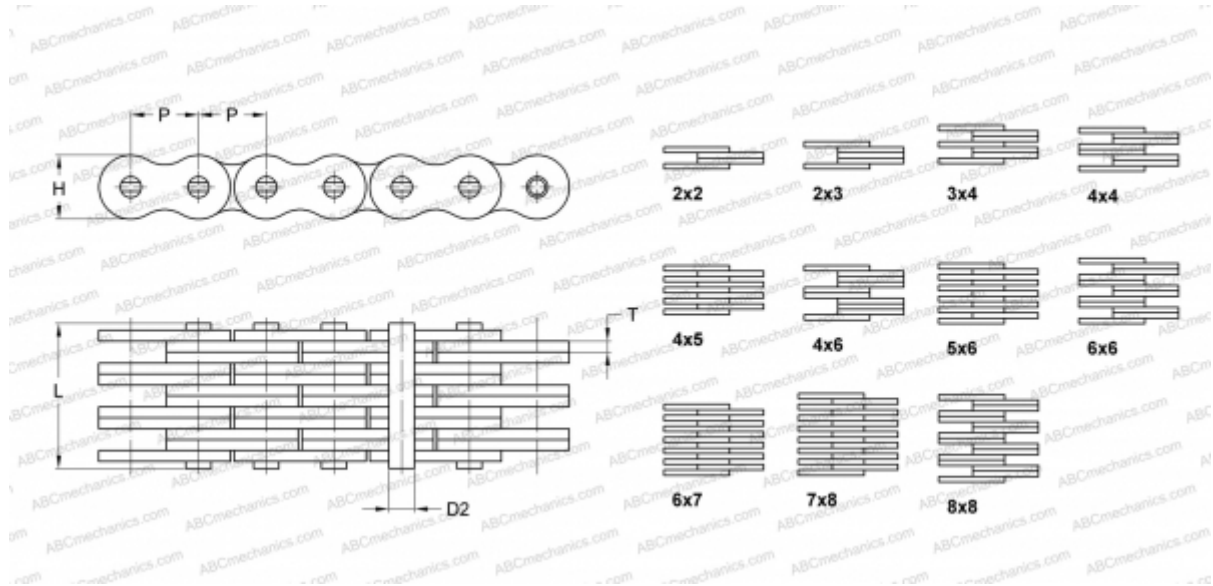

PHC BL844X10FT SKF

Leaf Chain

TYPE: Lift chain, Leaf chain, Standard ANSI (SKF)

Technical specification

DIMENSIONS, MM

P	25,400
D2	9,540
H	24,130
T	4,090
L	37,900

WEIGHT, KG/M 4,300

MANUFACTURER [SKF](#)