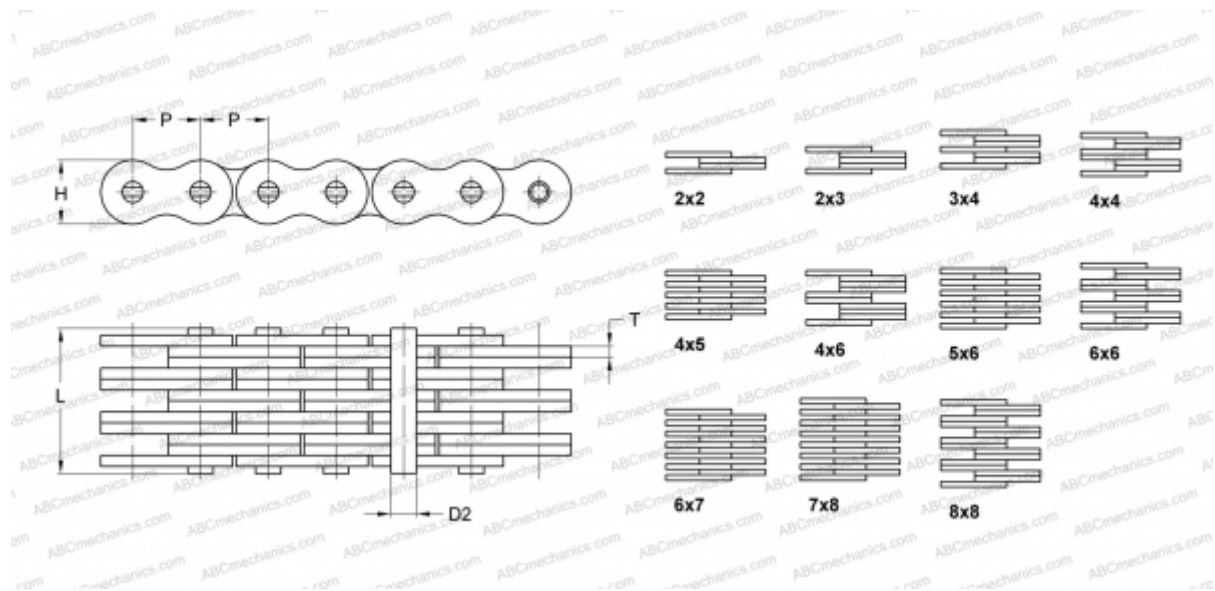

PHC BL866X10FT SKF

Leaf Chain

TYPE: Lift chain, Leaf chain, Standard ANSI (SKF)

Technical specification

DIMENSIONS, MM

P	25,400
D2	9,540
H	24,130
T	4,090
L	54,460

WEIGHT, KG/M 6,500

MANUFACTURER [SKF](#)