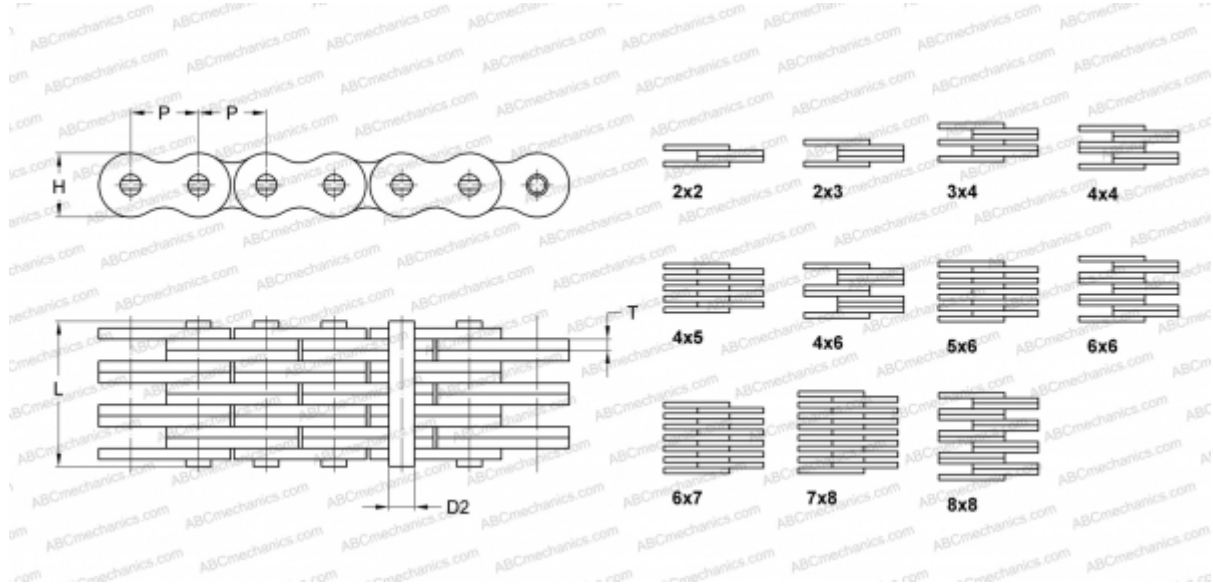

PHC BL888X10FT SKF

Leaf Chain

TYPE: Lift chain, Leaf chain, Standard ANSI (SKF)

Technical specification

DIMENSIONS, MM

P	25,400
D2	9,540
H	24,130
T	4,090
L	71,020

WEIGHT, KG/M 8,600

MANUFACTURER [SKF](#)