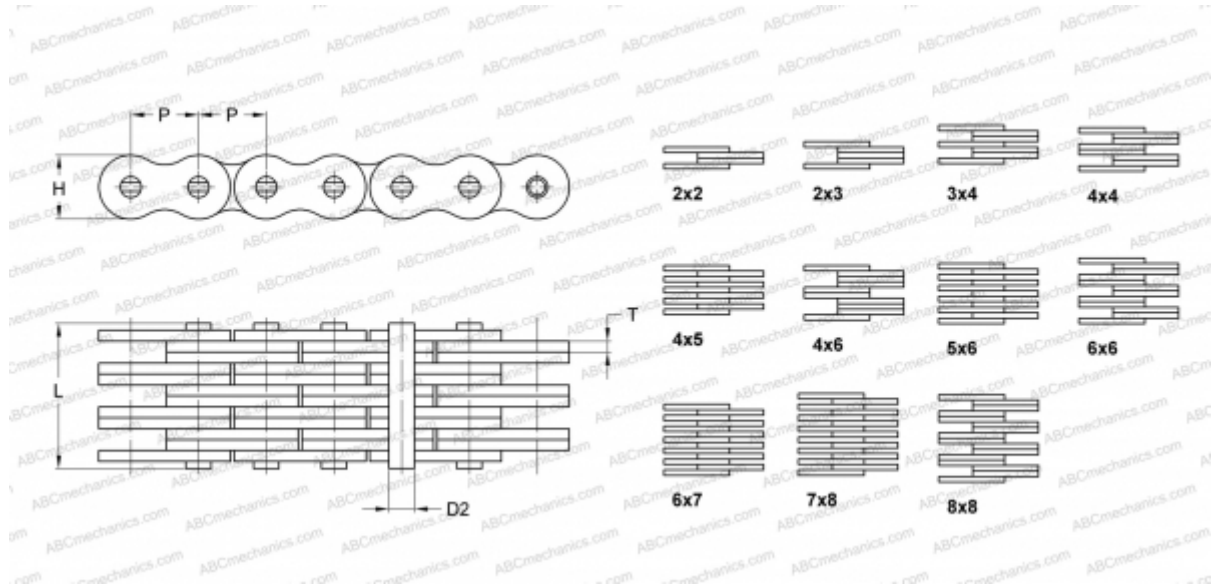

PHC BL1023X10FT SKF

Leaf Chain

TYPE: Lift chain, Leaf chain, Standard ANSI (SKF)

Technical specification

DIMENSIONS, MM

P	31,750
D2	11,110
H	30,180
T	4,900
L	30,330

WEIGHT, KG/M 4,300

MANUFACTURER [SKF](#)